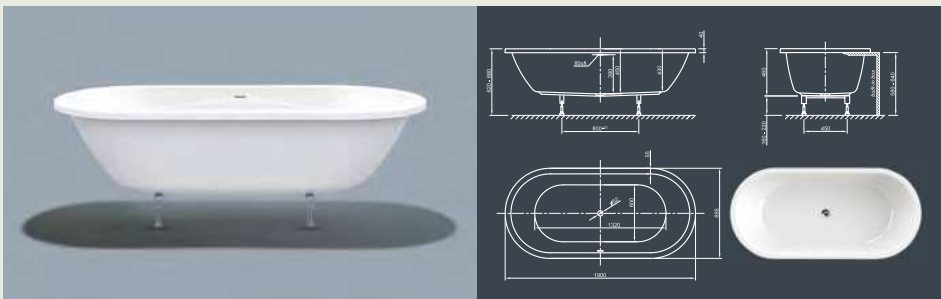

Further options see page 70

COOL FIT SPA

Cool comfort! Inspired by the last century this modern style bathtub ergonomically interprets classic tub design in the spirit of time. Its unique shape creates a deep feeling of cosiness and invites to relax in.

Further options see page 70

FORM FIT SPA

Elegance! An exceptional design for a stunning bath enjoyment.

Technical data	
Article-No.	0200-287
Colour	White
Dimensions	1900 x 900 x 600 mm (L x W x H)
Weight	63 kg maximum weight (depending on configuration)
Volume	275 l
Bath Waste Kit	Slot overflow & Click-Clack waste, colour chrome, factory fitted
Legs	Special frame system with adjustable legs, factory fitted

Further options see page 70

CULTURE FIT SPA

Straightforward! This linear cube bathtub shows modern design in its purest way. With its ornate-less shape and perfectly finished edges it radiates meditative peace. Tapered sides offer optimal bathing comfort!