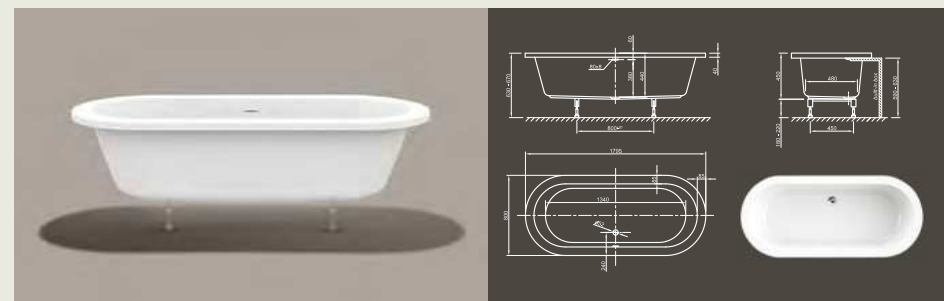

COOL FIT

Cool comfort! Inspired by the last century this modern style bathtub ergonomically interprets classic tub design in the spirit of time. Its unique shape creates a deep feeling of cosiness and invites to relax in.

Technical data	
Article-No.	0400-282
Colour	White
Dimensions	1800 x 800 x 600 mm (L x W x H)
Weight	34 kg
Volume	230 l
Bath Waste Kit	Slot overflow & Click-Clack waste, colour chrome, factory fitted
Legs	Special frame system with adjustable legs, factory fitted

Further options see page 50