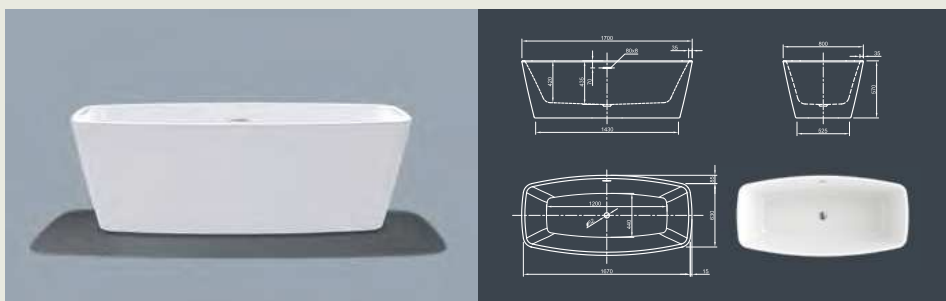

CUBE SPA

Purism at its best! The embodiment of outstanding and clean design invites you to a luxury bath. Enjoy the minimalism and purism of this bath design!

Technical data	
Article-No.	0200-084
Colour	White
Dimensions	1700 x 800 x 600 mm (L x W x H)
Weight	88 kg maximum weight (depending on configuration)
Volume	200 l
Bath Waste Kit	Slot overflow & Click-Clack waste, colour chrome, factory fitted

Further options see page 62