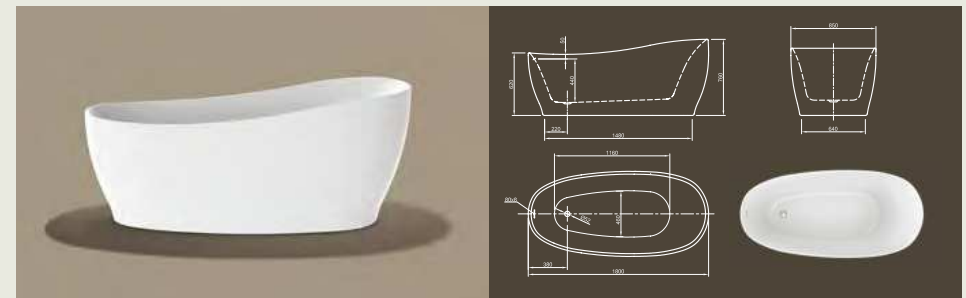

Further options see page 50

CULTURE

Straightforward! This linear cube bathtub shows modern design in its purest way. With its ornate-less shape and perfectly finished edges it radiates meditative peace. Tapered sides offer optimal bathing comfort!