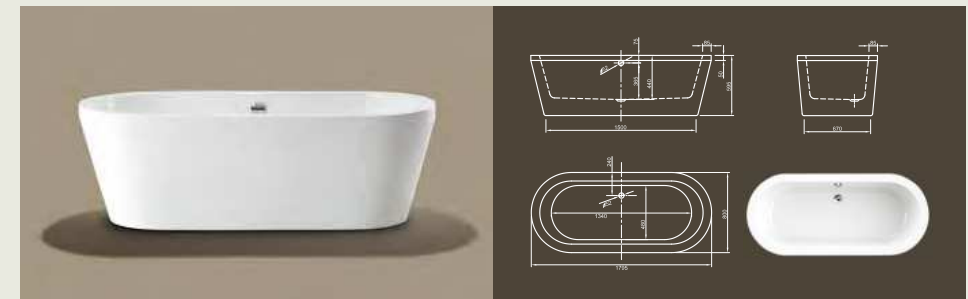

NEO

Cool brother! Following the most favored design of its big brother Cool, this modern design bathtub fulfils all parameters of luxury bath comfort. Reduced dimensions allow the cozy surrounding of a smaller bathroom.

Technical data	
Article-No.	0100-076
Colour	White
Dimensions	1700 x 800 x 600 mm (L x W x H)
Weight	48 kg
Volume	210 l
Bath Waste Kit	Click-Clack system, colour chrome, factory fitted

Further options see page 50

Cool

LOFT

Modern interpretation of a classical bathtub.

Its puristic, oval shape invites to relax in. With its broad edge it sufficiently meets practical requirements.

Technical data	
Article-No.	0100-067
Colour	White
Dimensions	1800 x 800 x 600 mm (L x W x H)
Weight	58 kg
Volume	230 l
Bath Waste Kit	Not fitted, to be on separate order

Further options see page 50

Option: Loft IV (with plinth), Article-No. 0100-068

COOL

Cool comfort! Inspired by the last century this modern style bathtub ergonomically interprets classic tub design in the spirit of time. Its unique shape creates a deep feeling of cosiness and invites to relax in.

Technical data	
Article-No.	0100-082
Colour	White
Dimensions	1800 x 800 x 600 mm (L x W x H)
Weight	50 kg
Volume	230 l
Bath Waste Kit	Click-Clack system, colour chrome, factory fitted

Further options see page 50