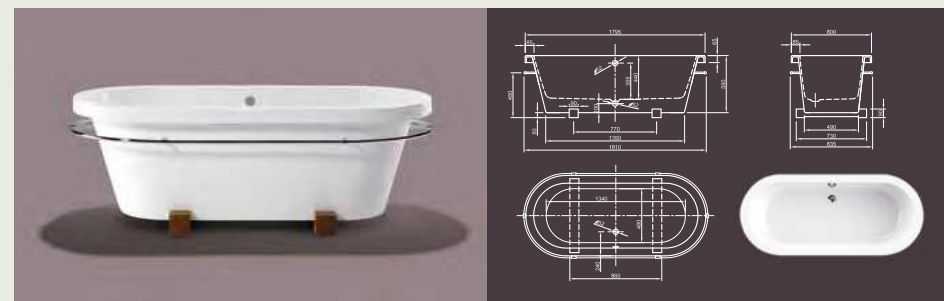

LOFT III

Combination: Two individual features combined in one model: a fancy towel rail and exclusive teak wood consoles – useful and stylish!

Technical data	
Article-No.	0100-067-04/05
Colour	White
Dimensions	1800 x 835 x 650 mm (L x W x H)
Weight	75 kg
Volume	230 l
Bath Waste Kit	Not fitted, to be on separate order

Further options see page 50