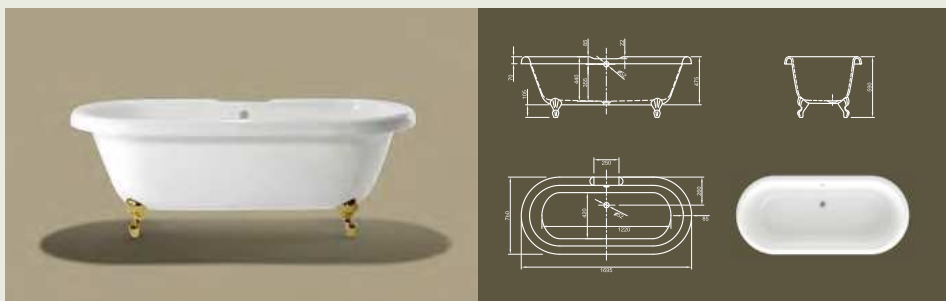

EDWARDIAN

Its Royal Highness invites you to a luxury bath! This classical bathtub exudes the charm of royalty. Feet options in brass or chrome adapt this extraordinary bathtub to the personal character of your bathroom.

Technical data	
Article-No.	0100-062
Colour	White
Dimensions	1700 x 750 x 600 mm (L x W x H)
Weight	52 kg
Volume	180 l
Bath Waste Kit	Not fitted, to be on separate order
Feet	Ball & Claw feet, colour brass or chrome, factory fitted

Further options see page 50

EDWARDIAN XL

Classical design meets comfortable dimensions! This large volume bathtub offers highest bathing comfort at both ends due to central position of the waste.

Technical data	
Article-No.	0100-063
Colour	White
Dimensions	1800 x 800 x 600 mm (L x W x H)
Weight	56 kg
Volume	220 l
Bath Waste Kit	Not fitted, to be on separate order
Feet	Ball & Claw feet, colour brass or chrome, factory fitted

Further options see page 50