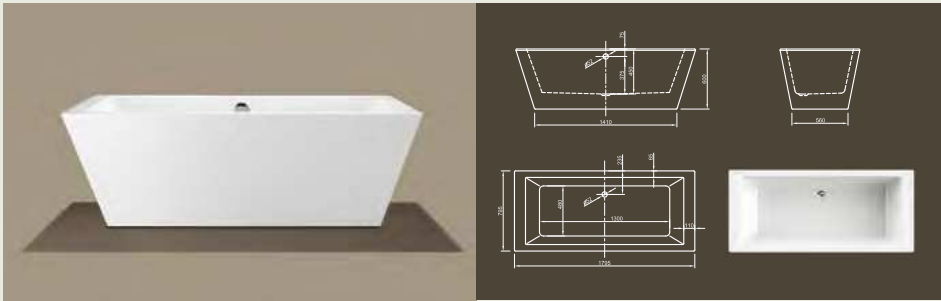

CULTURE

Straightforward! This linear cube bathtub shows modern design in its purest way. With its ornate-less shape and perfectly finished edges it radiates meditative peace. Tapered sides offer optimal bathing comfort!

Technical data	
Article-No.	0100-068
Colour	White
Dimensions	1800 x 800 x 600 mm (L x W x H)
Weight	51 kg
Volume	230 l
Bath Waste Kit	Click-Clack system, colour chrome, factory fitted

Further options see page 50

Mood

CUBE

Purism at its best! The embodiment of outstanding and clean design invites you to a luxury bath. Enjoy the minimalism and purism of this bath design!

Technical data	
Article-No.	0100-084
Colour	White
Dimensions	1700 x 800 x 600 mm (L x W x H)
Weight	48 kg
Volume	200 l
Bath Waste Kit	Slot overflow & Click-Clack waste, colour chrome, factory fitted

Further options see page 50