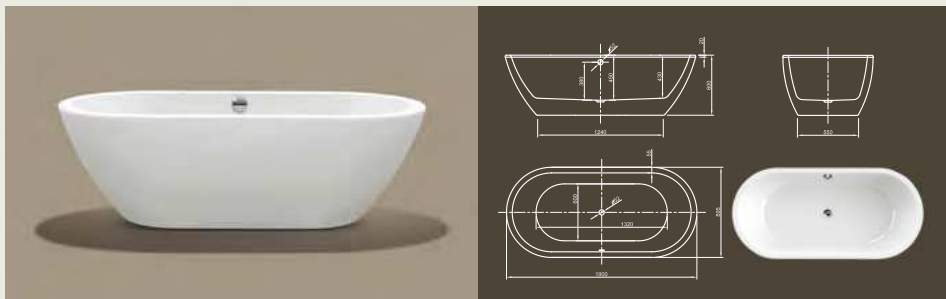

FORM

Elegance! An exceptional design for a stunning bath enjoyment.

Technical data	
Article-No.	0100-087
Colour	White
Dimensions	1900 x 900 x 600 mm (L x W x H)
Weight	53 kg
Volume	275 l
Bath Waste Kit	Click-Clack system, colour chrome, factory fitted

Further options see page 50

CLUB

Top of the bath! This modern, round bathtub is the place to be in your bathroom. Enjoy your bath and round off your day!

Technical data	
Article-No.	0100-075
Colour	White
Dimensions	Ø 1600 x 620 mm (L x W x H)
Weight	66 kg
Volume	275 l
Bath Waste Kit	Click-Clack system, colour chrome, factory fitted

Further options see page 50

OVAL

Oval experience! With its oval basic shape and elegant curves, this modern style bathtub offers you a high bathing comfort.

Technical data	
Article-No.	0100-080
Colour	White
Dimensions	1800 x 950 x 625 mm (L x W x H)
Weight	50 kg
Volume	225 l
Bath Waste Kit	Click-Clack system, colour chrome, factory fitted

Further options see page 50