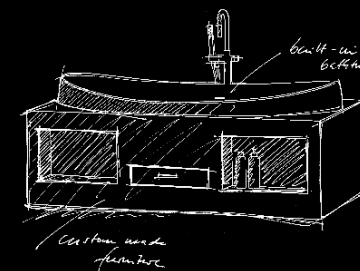

Evolution is any change across successive generations. In our case we talk about evolution being any change in successive products! As market leader in freestanding bathtubs made from best cast sanitary acrylic we hold this world caring in our hands.

Knief & Co. is making statements in perfection creating best quality and most elegant design to fulfil any desire. A part of our core business is product development. Being a step ahead in finding tomorrow's solutions is what makes us successful. Innovativeness at highest quality standards is what our customers are seeking for. We see our role as the extended workbench of our business partners. We face every challenge, create ideas and find solutions for every mission.

With our Overflow-Tub Loom we show the accuracy of our thermo forming and finishing processes of our bathtubs. Knief & Co.'s processing technology is the only technology worldwide

providing the perfection of zero-tolerance-accurate horizontal rim and invisible jointing with no coating for freestanding acrylic bathtubs.

Knief & Co.'s evolutionary combination of Aqua Plus® or Aqua Spa® acrylic bathtubs and K | Stone mineral cast is a symbiosis of materials. We offer our customers endless and unique variations in design and colour and – at the end of the day – the creation of inimitable individual bathroom design. We make it special and evolution perfect!