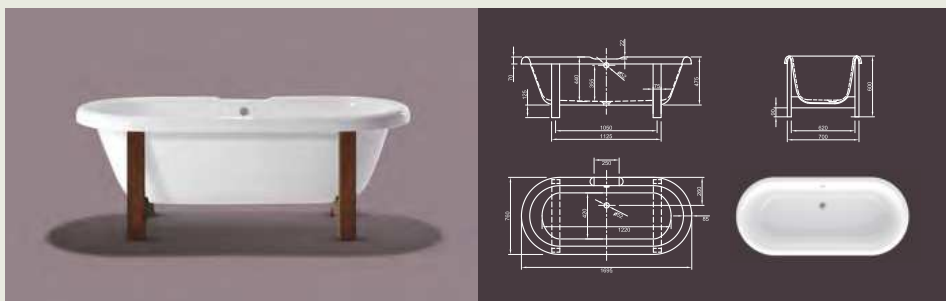

EDWARDIAN I

Noble interpretation! Our traditional design bathtub Edwardian equipped with a two-piece support made of teak wood.

Technical data	
Article-No.	0100-062-06
Colour	White
Dimensions	1700 x 750 x 600 mm (L x W x H)
Weight	55 kg
Volume	180 l
Bath Waste Kit	Not fitted, to be on separate order

Further options see page 50