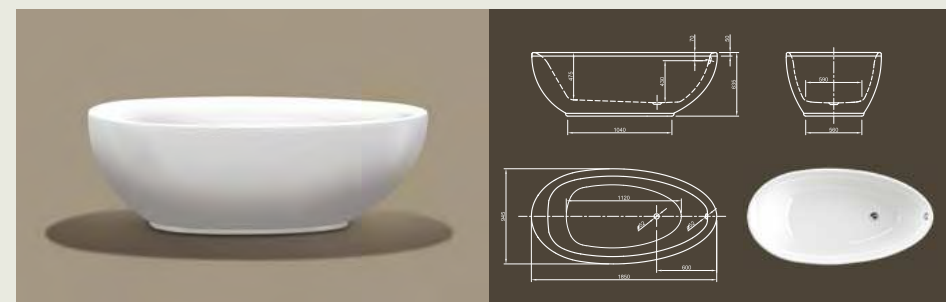

LOUNGE

Pure power of attraction! This modern style bathtub is the space for meditative peace and radiates by its asymmetric egg-shape the feeling of maximal relaxation.

Technical data	
Article-No.	0100-089
Colour	White
Dimensions	1850 x 950 x 635 mm (L x W x H)
Weight	53 kg
Volume	265 l
Bath Waste Kit	Click-Clack system, colour chrome, factory fitted

Further options see page 50

COSY

Purism at its best! The embodiment of outstanding and clean design invites you to a luxury bath. Enjoy the minimalism and purism of this new curved design!

Technical data	
Article-No.	0100-079
Colour	White
Dimensions	1800 x 850 x 600 mm (L x W x H)
Weight	51 kg
Volume	245 l
Bath Waste Kit	Slot overflow & Click-Clack waste, colour chrome, factory fitted

Further options see page 50