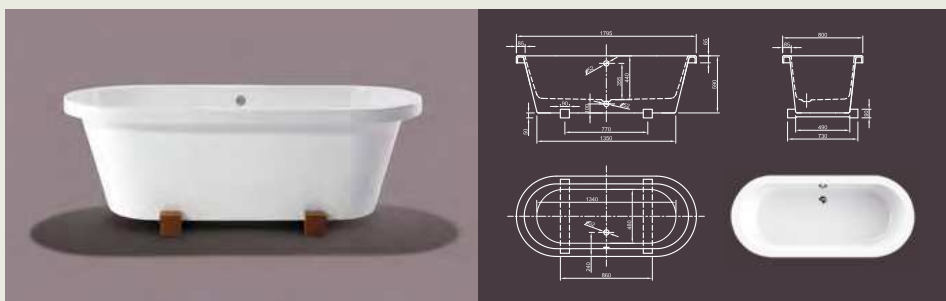

LOFT II

One is not enough! This outstanding design bathtub deserves another configuration. Here you see our puristic oval shape bathtub based on 2 precious teak wood consoles.

Technical data	
Article-No.	0100-067-03
Colour	White
Dimensions	1800 x 800 x 650 mm (L x W x H)
Weight	68 kg
Volume	230 l
Bath Waste Kit	Not fitted, to be on separate order

Further options see page 50