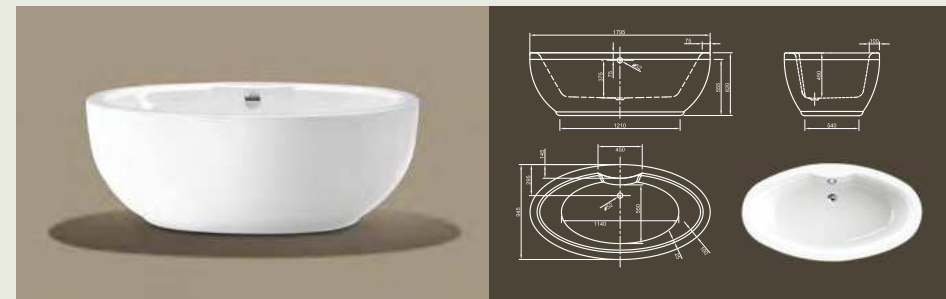

OVAL

Oval experience! With its oval basic shape and elegant curves, this modern style bathtub offers you a high bathing comfort.

Technical data	
Article-No.	0100-080
Colour	White
Dimensions	1800 x 950 x 625 mm (L x W x H)
Weight	50 kg
Volume	225 l
Bath Waste Kit	Click-Clack system, colour chrome, factory fitted

Further options see page 50