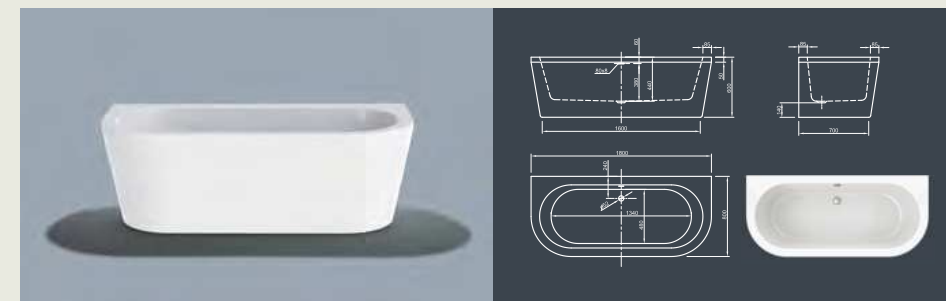

WALL SPA

Evolutionary! Favored design enhanced in a space saving form. This modern style bathtub allows one-sided wall connection. Prettify your bathroom even if there is only minimum space!

Technical data	
Article-No.	0200-077
Colour	White
Dimensions	1800 x 800 x 600 mm (L x W x H)
Weight	88 kg maximum weight (depending on configuration)
Volume	250 l
Bath Waste Kit	Slot overflow system or Click-Clack system, colour chrome, factory fitted

Further options see page 62