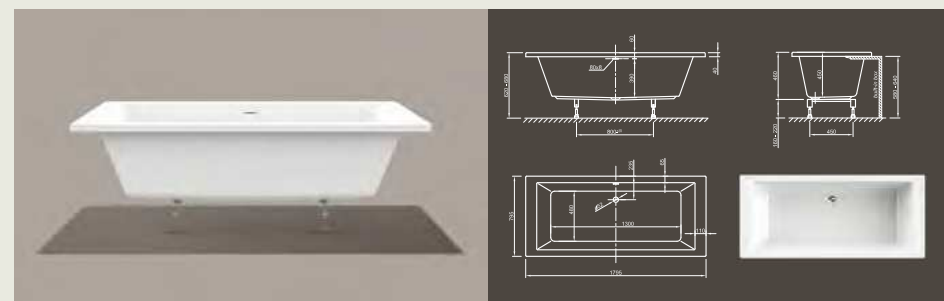

CULTURE FIT

Straightforward! This linear cube bathtub shows modern design in its purest way. With its ornate-less shape and perfectly finished edges it radiates meditative peace. Tapered sides offer optimal bathing comfort!

Technical data	
Article-No.	0400-268
Colour	White
Dimensions	1800 x 800 x 600 mm (L x W x H)
Weight	34 kg
Volume	230 l
Bath Waste Kit	Slot overflow & Click-Clack waste, colour chrome, factory fitted
Legs	Special frame system with adjustable legs, factory fitted

Further options see page 50