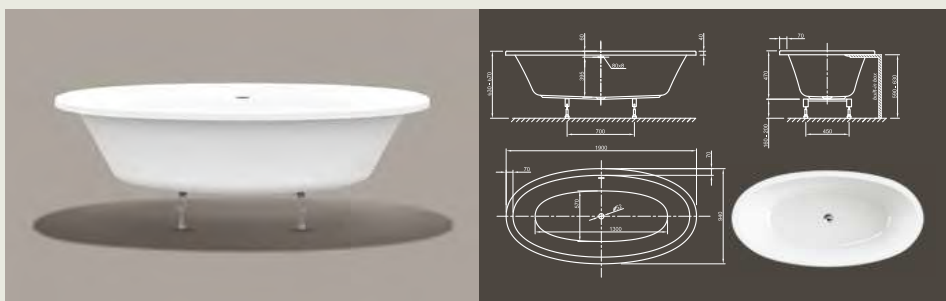

LOOM FIT

Elegance in perfection! Exclusive and spacious design which does ensure an extraordinary relaxing bathing.

Technical data	
Article-No.	0400-288
Colour	White
Dimensions	1900 x 950 x 600 mm (L x W x H)
Weight	33 kg
Volume	265 l
Bath Waste Kit	Slot overflow & Click-Clack waste, colour chrome, factory fitted
Legs	Special frame system with adjustable legs, factory fitted

Further options see page 50