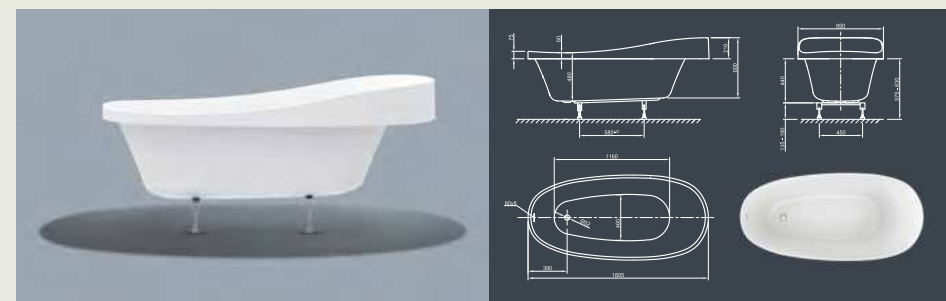

RELAX FIT SPA

Relax! The traditional Victorian style metamorphosed into modernity.

Technical data	
Article-No.	0200-278
Colour	White
Dimensions	1800 x 850 x 620 / 760 (L x W x H)
Weight	56 kg maximum weight (depending on configuration)
Volume	230 l
Bath Waste Kit	Slot overflow & Click-Clack waste, colour chrome, factory fitted
Legs	Special frame system with adjustable legs, factory fitted

Further options see page 70