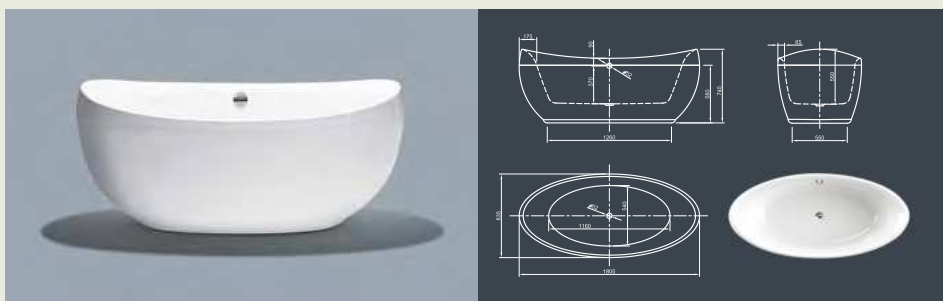

VENICE SPA

Extraordinary design! This modern bathtub has a striking shape and captures you on a journey of mind.

Technical data	
Article-No.	0200-083
Colour	White
Dimensions	1800 x 835 x 745 mm (L x W x H)
Weight	91 kg maximum weight (depending on configuration)
Volume	225 l
Bath Waste Kit	Click-Clack system, colour chrome, factory fitted

Further options see page 62