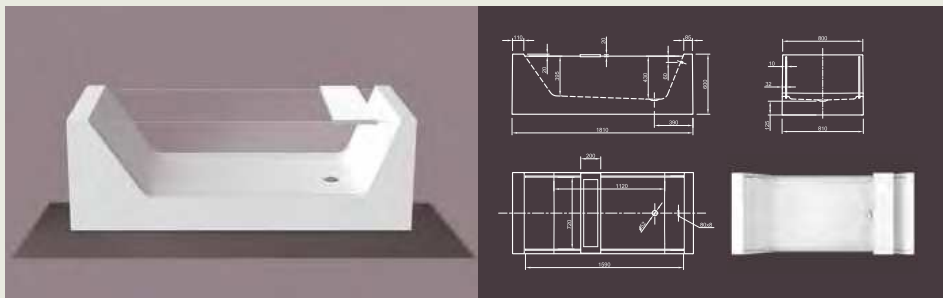

LOOK

Look and see! This unique style bathtub persuades with its clean design and interesting combination of materials. Really unique and special! Get it and set trends!

Technical data	
Article-No.	0100-050
Colour	White
Dimensions	1800 x 800 x 600 mm (L x W x H)
Weight	135 kg
Volume	270 l
Bath Waste Kit	Slot overflow & Click-Clack waste, colour chrome, factory fitted

Further options see page 50

WALL

Evolutionary! Favored design enhanced in a space saving form. This modern style bathtub allows one-sided wall connection. Prettify your bathroom even if there is only minimum space!

Technical data	
Article-No.	0100-077
Colour	White
Dimensions	1800 x 800 x 600 mm (L x W x H)
Weight	48 kg
Volume	250 l
Bath Waste Kit	Slot overflow system or Click-Clack system, colour chrome, factory fitted

Further options see page 50

VICTORIAN I

Glorious! Our trendsetter in classic style bathtubs – Victorian – imbedded in a luxury wood support with retractable step. Outstandingly luxurious and individual!

Technical data	
Article-No.	0100-061-06
Colour	White
Dimensions	1745 x 830 x 820 / 650 mm (L x W x H)
Weight	59 kg
Volume	185 l
Bath Waste Kit	Not fitted, to be on separate order

Further options see page 50