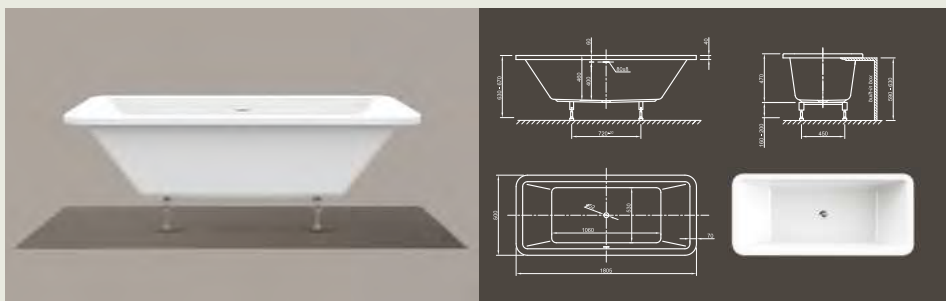

MOOD FIT

Good mood in straight-line! This rectangular clean purism modern style bathtub with a flat top offers optimal comfort with its tapered sides.

Technical data	
Article-No.	0400-285
Colour	White
Dimensions	1800 x 800 x 600 mm (L x W x H)
Weight	33 kg
Volume	230 l
Bath Waste Kit	Slot overflow & Click-Clack waste, colour chrome, factory fitted
Legs	Special frame system with adjustable legs, factory fitted

Further options see page 50