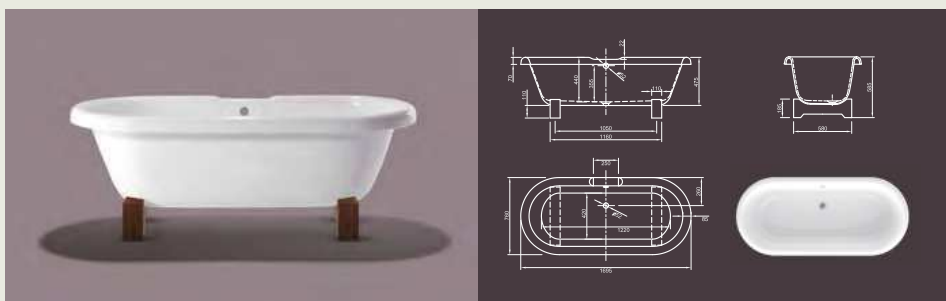

EDWARDIAN II

Noble interpretation the 2nd! Our beloved Evergreen Edwardian imbedded in two consoles made of teak wood.

Technical data	
Article-No.	0100-062-08
Colour	White
Dimensions	1700 x 750 x 600 mm (L x W x H)
Weight	55 kg
Volume	180 l
Bath Waste Kit	Not fitted, to be on separate order

Further options see page 50

Prince

PRINCE

Absolute modern classic! Inspired by the last century this bathtub with its pure aluminum (brushed) outer ergonomically interprets classic tub design in the spirit of time. Its special, unique and outstanding design is an eye catcher for your bathroom!

Technical data	
Article-No.	0100-086
Colour	White
Dimensions	1700 x 700 x 685 mm (L x W x H)
Weight	58 kg
Volume	225 l
Bath Waste Kit	Not fitted, to be on separate order

Further options see page 50