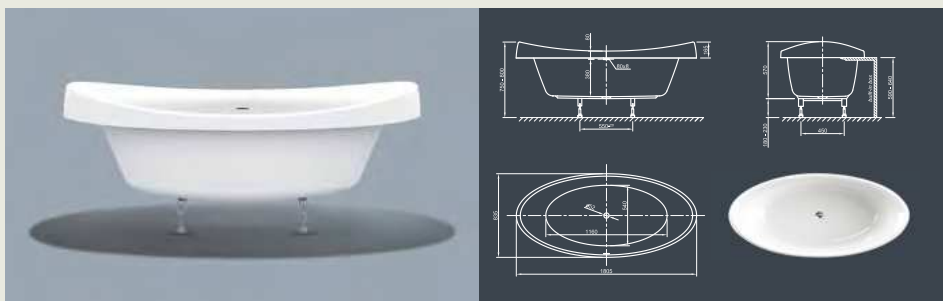

VENICE FIT SPA

Extraordinary design! This modern bathtub has a striking shape and captures you on a journey of mind.

Technical data	
Article-No.	0200-283
Colour	White
Dimensions	1800 x 835 x 745 mm (L x W x H)
Weight	65 kg maximum weight (depending on configuration)
Volume	225 l
Bath Waste Kit	Slot overflow & Click-Clack waste, colour chrome, factory fitted
Legs	Special frame system with adjustable legs, factory fitted

Further options see page 70