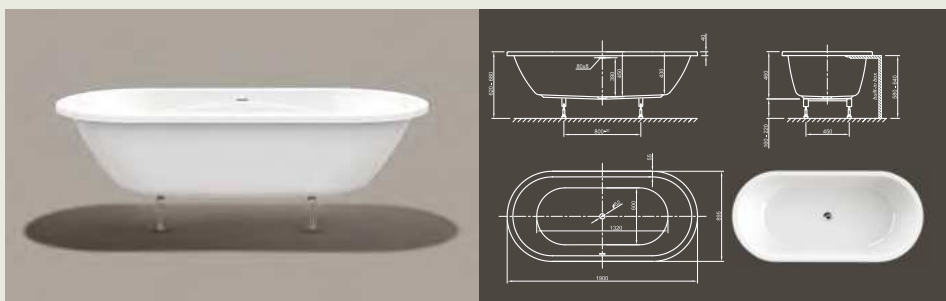

Further options see page 50

FORM FIT

Elegance! An exceptional design for a stunning bath enjoyment.

Technical data	
Article-No.	0400-287
Colour	White
Dimensions	1900 x 900 x 600 mm (L x W x H)
Weight	38 kg
Volume	275 l
Bath Waste Kit	Slot overflow & Click-Clack waste, colour chrome, factory fitted
Legs	Special frame system with adjustable legs, factory fitted

Further options see page 50

CULTURE FIT

Straightforward! This linear cube bathtub shows modern design in its purest way. With its ornate-less shape and perfectly finished edges it radiates meditative peace. Tapered sides offer optimal bathing comfort!