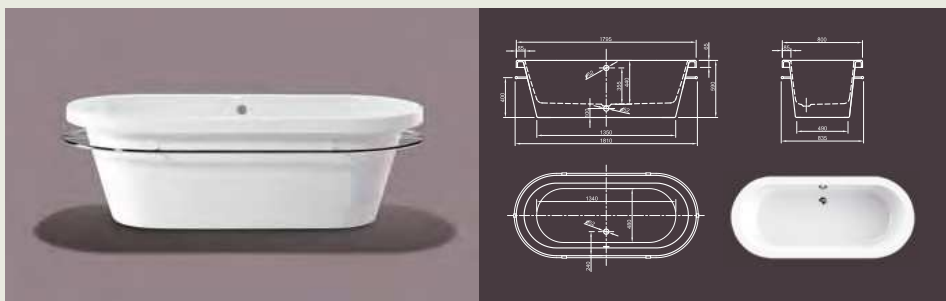

LOFT I

Modern interpretation of a classical bathtub. Our edgy model Loft equipped with a surrounding, chrome towel rail. Have your towel available after the enjoyment of an inevitable relaxing bath experience.

Technical data	
Article-No.	0100-067-01/02
Colour	White
Dimensions	1800 x 835 x 600 mm (L x W x H)
Weight	65 kg
Volume	230 l
Bath Waste Kit	Not fitted, to be on separate order

Further options see page 50