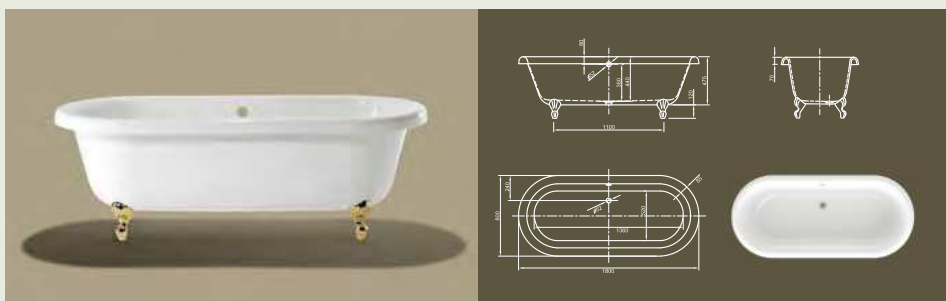

Victorian

VICTORIAN

Back to the roots! The classical Victorian style bathtub is outstandingly adopted to the body and conveys an especially high feeling of comfort.

Technical data	
Article-No.	0100-061
Colour	White
Dimensions	1745 x 830 x 810 / 650 mm (L x W x H)
Weight	56 kg
Volume	185 l
Bath Waste Kit	Not fitted, to be on separate order
Feet	Lion feet, colour brass or chrome, factory fitted

Further options see page 50