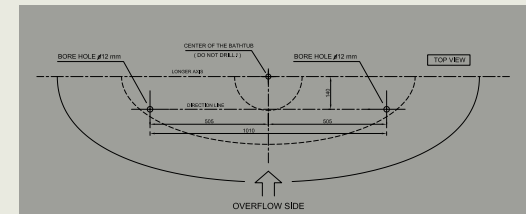

FLOORFIX & MOUNTING

Floorfix – the unique concept of floor fixation for freestanding bathtubs! This set consists of 2 screws, 2 pins and 2 pre-assembled holes in the bathtub to guarantee firm standing on the floor. Each bathtub is delivered with comprehensive floor drilling template and pictogram-mounting-instruction.