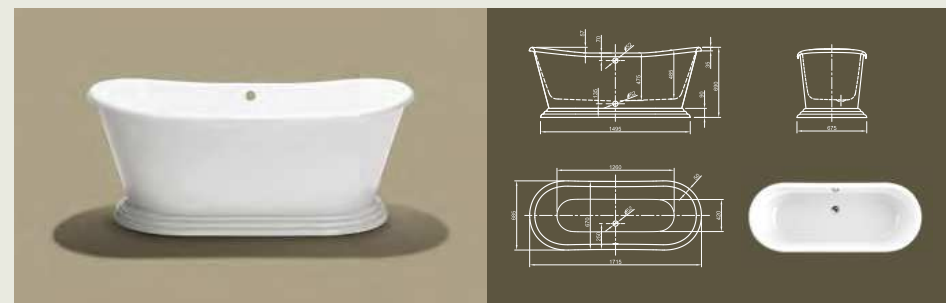

Retro

RETRO

Esthetical access to past centuries! This exclusive, classical design bathtub brings back the memory to the Roman Empire. Enjoy the luxurious bathing experience like Caesar and Cleopatra.

Technical data	
Article-No.	0100-090
Colour	White
Dimensions	1800 x 850 x 630 mm (L x W x H)
Weight	60 kg
Volume	215 l
Bath Waste Kit	Click-Clack system, colour chrome, factory fitted

Further options see page 50

PRINCESS I

Glamorous! Our trendy, classic design model Princess advanced by a decorative plinth. This detail gives your bathroom an individual touch.

Technical data	
Article-No.	0100-081-01
Colour	White
Dimensions	1700 x 700 x 700 mm (L x W x H)
Weight	53 kg
Volume	225 l
Bath Waste Kit	Not fitted, to be on separate order

Further options see page 50

SLIPPER

Compact! The compact size version of our Victorian style bathtub. Design your bathroom and tune it up to an individual, characteristic oasis of enjoyment by integrating a freestanding bathtub! This model allows this transformation even in the smallest bathroom.