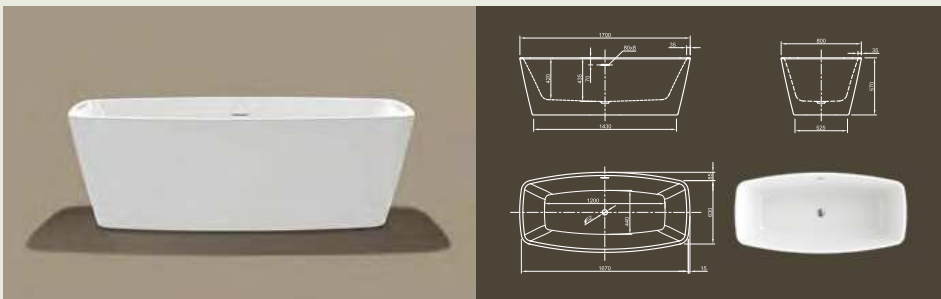

CULTURE

Straightforward! This linear cube bathtub shows modern design in its purest way. With its ornate-less shape and perfectly finished edges it radiates meditative peace. Tapered sides offer optimal bathing comfort!

Technical data	
Article-No.	0100-068
Colour	White
Dimensions	1800 x 800 x 600 mm (L x W x H)
Weight	51 kg
Volume	230 l
Bath Waste Kit	Click-Clack system, colour chrome, factory fitted

Further options see page 50

CUBE

Purism at its best! The embodiment of outstanding and clean design invites you to a luxury bath. Enjoy the minimalism and purism of this bath design!

Technical data	
Article-No.	0100-084
Colour	White
Dimensions	1700 x 800 x 600 mm (L x W x H)
Weight	48 kg
Volume	200 l
Bath Waste Kit	Slot overflow & Click-Clack waste, colour chrome, factory fitted

Further options see page 50

MOOD

Good mood in straight-line! This rectangular clean purism modern style bathtub with a flat top offers optimal comfort with its tapered sides.

Technical data	
Article-No.	0100-085
Colour	White
Dimensions	1800 x 800 x 600 mm (L x W x H)
Weight	52 kg
Volume	230 l
Bath Waste Kit	Click-Clack system, colour chrome, factory fitted

Further options see page 50