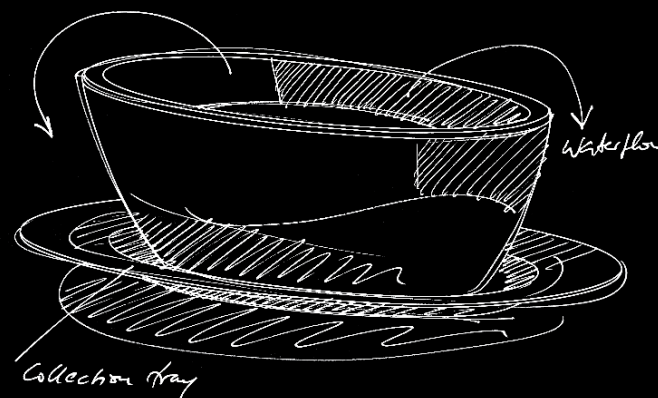

Evolution is any change across successive generations. In our case we talk about evolution being any change in successive products! As market leader in freestanding bathtubs made from best cast sanitary acrylic we hold this world caring in our hands.

Knief & Co. is making statements in perfection creating best quality and most elegant design to fulfil any desire. A part of our core business is product development. Being a step ahead in finding tomorrow's solutions is what makes us successful. Innovativeness at highest quality standards is what our customers are seeking for. We see our role as the extended workbench of our business partners. We face every challenge, create ideas and find solutions for every mission.

With our Overflow-Tub Loom we show the accuracy of our thermo forming and finishing processes of our bathtubs. Knief & Co.'s processing technology is the only technology worldwide

providing the perfection of zero-tolerance-accurate horizontal rim and invisible jointing with no coating for freestanding acrylic bathtubs.

Knief & Co.'s evolutionary combination of Aqua Plus® or Aqua Spa® acrylic bathtubs and K | Stone mineral cast is a symbiosis of materials. We offer our customers endless and unique variations in design and colour and – at the end of the day – the creation of inimitable individual bathroom design. We make it special and evolution perfect!