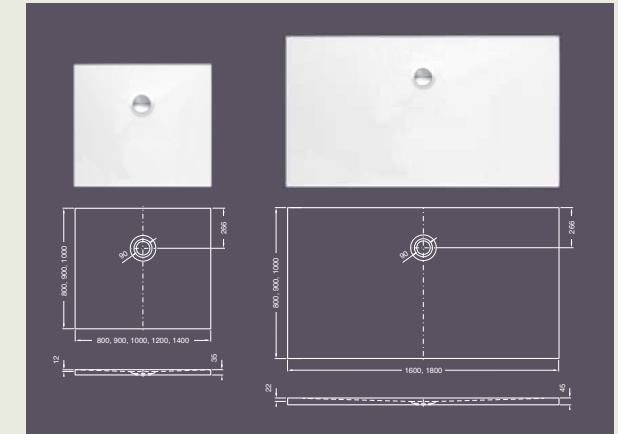

7 LENGTHS, 3 WIDTHS