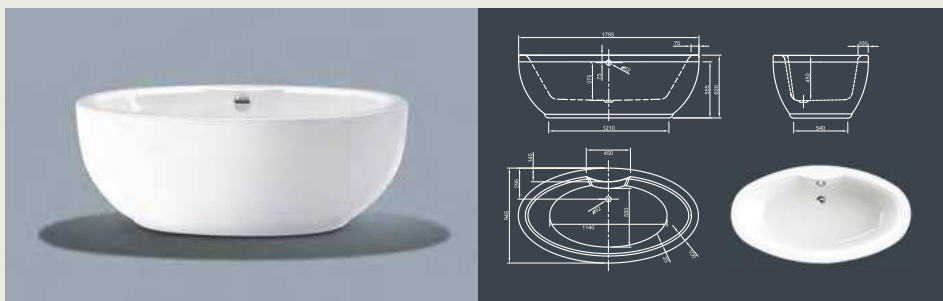

Further options see page 62

OVAL SPA

Oval experience! With its oval basic shape and elegant curves, this modern style bathtub offers you a high bathing comfort.

Technical data	
Article-No.	0200-080
Colour	White
Dimensions	1800 x 950 x 625 mm (L x W x H)
Weight	90 kg maximum weight (depending on configuration)
Volume	225 l
Bath Waste Kit	Click-Clack system, colour chrome, factory fitted

Further options see page 62

WALL SPA

Evolutionary! Favored design enhanced in a space saving form. This modern style bathtub allows one-sided wall connection. Prettify your bathroom even if there is only minimum space!