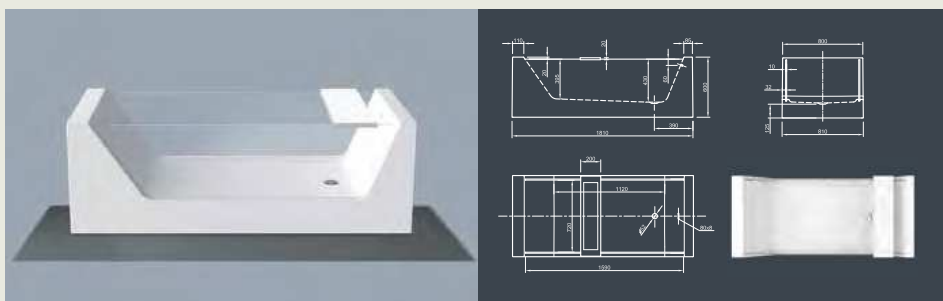

LOOK SPA

Look and see! This unique style bathtub persuades with its clean design and interesting combination of materials. Really unique and special! Get it and set trends!

Technical data	
Article-No.	0200-050
Colour	White
Dimensions	1800 x 800 x 600 mm (L x W x H)
Weight	175 kg maximum weight (depending on configuration)
Volume	270 l
Bath Waste Kit	Slot overflow & Click-Clack waste, colour chrome, factory fitted

Further options see page 62