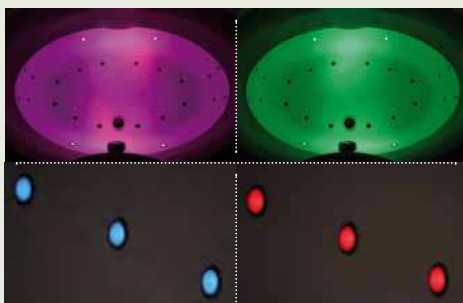

POWER LED & LED EFFECT LIGHT CHAIN

Changing range of colours for perfect ambience in your bathroom.