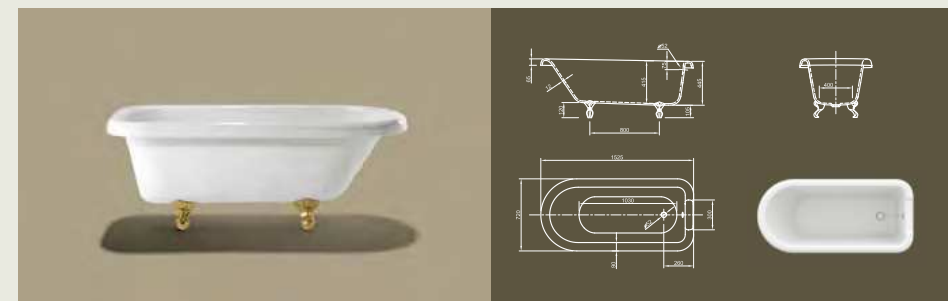

ROLL TOP

Right from the beginning! This classic design bathtub shows the origin of the Victorian style bathtub and convinces by its space saving design. It allows one-sided wall connection and so brings together popular design with useful properties.

Technical data	
Article-No.	0100-065
Colour	White
Dimensions	1525 x 720 x 550 mm (L x W x H)
Weight	46 kg
Volume	160 l
Bath Waste Kit	Not fitted, to be on separate order
Feet	Ball & Claw feet, colour brass or chrome, factory fitted

Further options see page 50

Option: Roll Top XL (1665 x 715 x 575 mm), Article-No. 0100-066

CHATEAU

Bonjour! This French style classical design bathtub brings Provence flair into your bathroom. Or maybe you prefer Paris or Cannes? Whatever you prefer, this elegant symmetrical shape bathtub perfects your bathroom in an incomparable manner!

Technical data	
Article-No.	0100-073
Colour	White
Dimensions	1800 x 800 x 680 mm (L x W x H)
Weight	58 kg
Volume	230 l
Bath Waste Kit	Not fitted, to be on separate order
Feet	Ball & Claw feet, colour brass or chrome, factory fitted

Further options see page 50