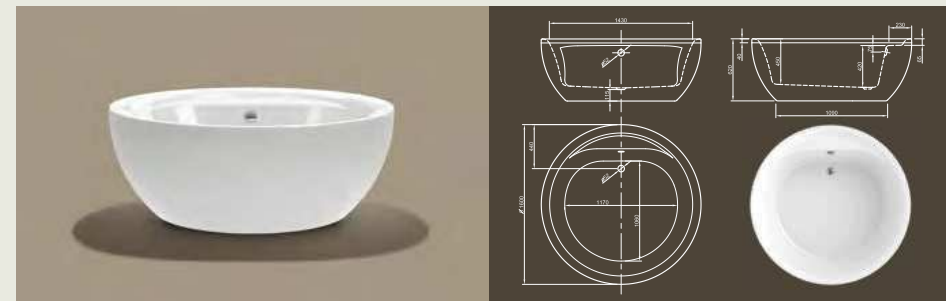

CLUB

Top of the bath! This modern, round bathtub is the place to be in your bathroom. Enjoy your bath and round off your day!

Technical data	
Article-No.	0100-075
Colour	White
Dimensions	Ø 1600 x 620 mm (L x W x H)
Weight	66 kg
Volume	275 l
Bath Waste Kit	Click-Clack system, colour chrome, factory fitted

Further options see page 50