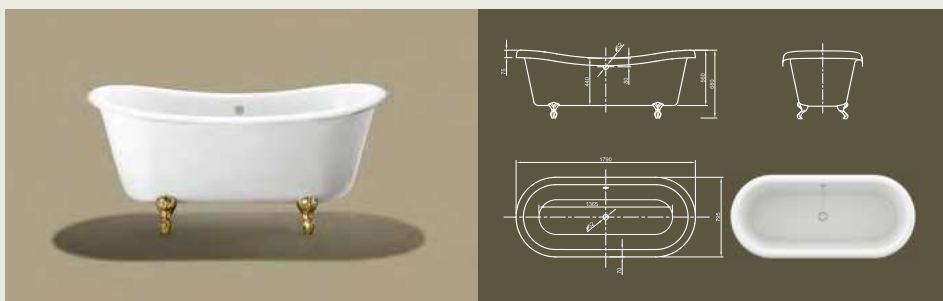

FUTURE

Lovers of classic design watch out! We present our Oval design type bathtub in classical interpretation! Elegant curves and luxury shape in its perfection.

Technical data	
Article-No.	0100-071
Colour	White
Dimensions	1700 x 950 x 600 mm (L x W x H)
Weight	56 kg
Volume	235 l
Bath Waste Kit	Not fitted, to be on separate order
Feet	Ball & Claw feet, colour brass or chrome, factory fitted

Further options see page 50

ROLL TOP

Right from the beginning! This classic design bathtub shows the origin of the Victorian style bathtub and convinces by its space saving design. It allows one-sided wall connection and so brings together popular design with useful properties.

Technical data	
Article-No.	0100-065
Colour	White
Dimensions	1525 x 720 x 550 mm (L x W x H)
Weight	46 kg
Volume	160 l
Bath Waste Kit	Not fitted, to be on separate order
Feet	Ball & Claw feet, colour brass or chrome, factory fitted

Further options see page 50

CHATEAU

Bonjour! This French style classical design bathtub brings Provence flair into your bathroom. Or maybe you prefer Paris or Cannes? Whatever you prefer, this elegant symmetrical shape bathtub perfects your bathroom in an incomparable manner!

Technical data	
Article-No.	0100-073
Colour	White
Dimensions	1800 x 800 x 680 mm (L x W x H)
Weight	58 kg
Volume	230 l
Bath Waste Kit	Not fitted, to be on separate order
Feet	Ball & Claw feet, colour brass or chrome, factory fitted

Further options see page 50

PRINCESS

Ornate Design! This puristic interpretation of our Chateau bathtub brings together ornate design with modern elements leading into perfect comfort.

Technical data	
Article-No.	0100-081
Colour	White
Dimensions	1700 x 700 x 660 mm (L x W x H)
Weight	43 kg
Volume	225 l
Bath Waste Kit	Not fitted, to be on separate order

Further options see page 38