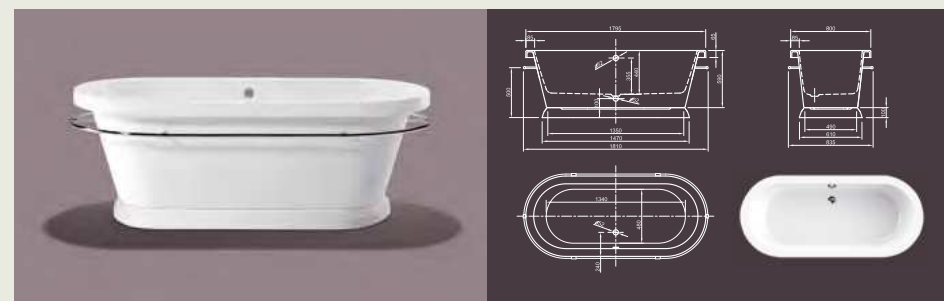

LOFT V

Last but not least: Another popular symbiosis of features! Here our model Loft equipped with towel rail and plinth. Make your choice!

Technical data	
Article-No.	0100-067-07/08
Colour	White
Dimensions	1800 x 835 x 690 mm (L x W x H)
Weight	77 kg
Volume	230 l
Bath Waste Kit	Not fitted, to be on separate order

Further options see page 50