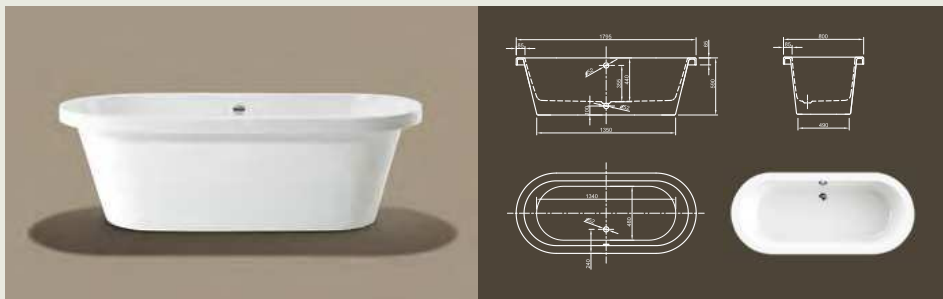

Option: Loft IV (with plinth), Article-No. 0100-068

COOL

Cool comfort! Inspired by the last century this modern style bathtub ergonomically interprets classic tub design in the spirit of time. Its unique shape creates a deep feeling of cosiness and invites to relax in.

Technical data	
Article-No.	0100-082
Colour	White
Dimensions	1800 x 800 x 600 mm (L x W x H)
Weight	50 kg
Volume	230 l
Bath Waste Kit	Click-Clack system, colour chrome, factory fitted

Further options see page 50