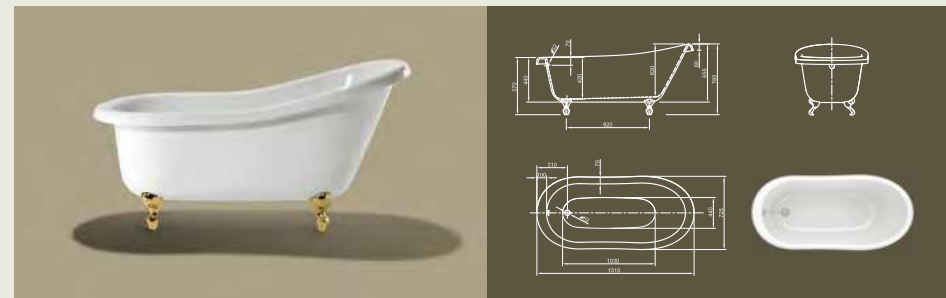

SLIPPER

Compact! The compact size version of our Victorian style bathtub. Design your bathroom and tune it up to an individual, characteristic oasis of enjoyment by integrating a freestanding bathtub! This model allows this transformation even in the smallest bathroom.

Technical data	
Article-No.	0100-064
Colour	White
Dimensions	1515 x 725 x 785 / 570 mm (L x W x H)
Weight	46 kg
Volume	135 l
Bath Waste Kit	Not fitted, to be on separate order
Feet	Ball & Claw feet, colour brass or chrome, factory fitted

Further options see page 50