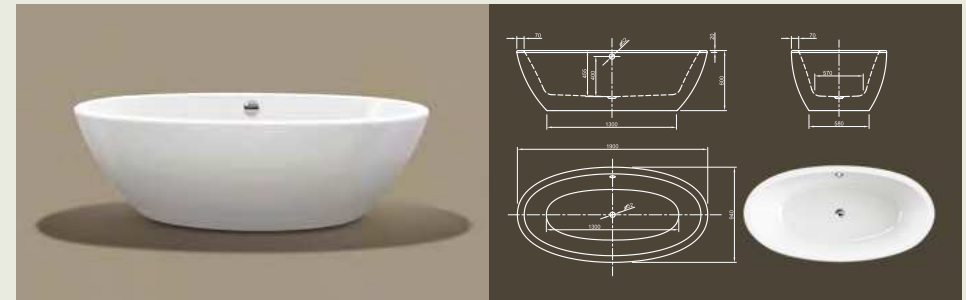

LOOM

Elegance in perfection! Exclusive and spacious design which does ensure an extraordinary relaxing bathing.

Technical data	
Article-No.	0100-088
Colour	White
Dimensions	1900 x 950 x 600 mm (L x W x H)
Weight	53 kg
Volume	265 l
Bath Waste Kit	Click-Clack system, colour chrome, factory fitted

Further options see page 50