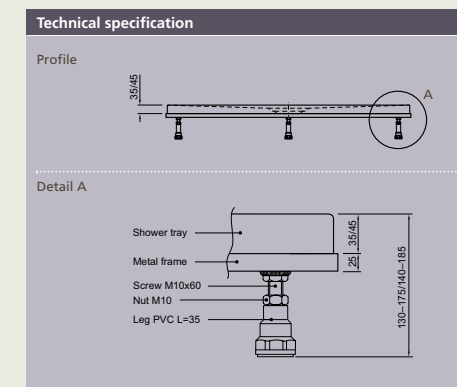

*Individual sizes available upon request

7 LENGTHS, 3 WIDTHS

WASTE SYSTEM

Dimensions	Colour
Ø 90 mm incl. PVC-Siphon	Chrome

METAL FRAME

EVOLUTION

TODAY'S SOLUTIONS
FOR TOMORROW

Evolution is any change across successive generations. In our case we talk about evolution being any change in successive products! As market leader in freestanding bathtubs made from best cast sanitary acrylic we hold this world caring in our hands.