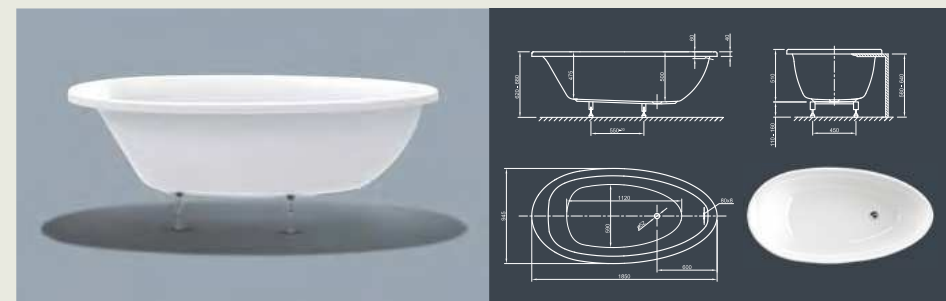

LOUNGE FIT SPA

Pure power of attraction! This modern style bathtub is the space for meditative peace and radiates by its asymmetric egg-shape the feeling of maximal relaxation.

Technical data	
Article-No.	0200-289
Colour	White
Dimensions	1850 x 950 x 635 mm (L x W x H)
Weight	63 kg maximum weight (depending on configuration)
Volume	265 l
Bath Waste Kit	Slot overflow & Click-Clack waste, colour chrome, factory fitted
Legs	Special frame system with adjustable legs, factory fitted

Further options see page 70