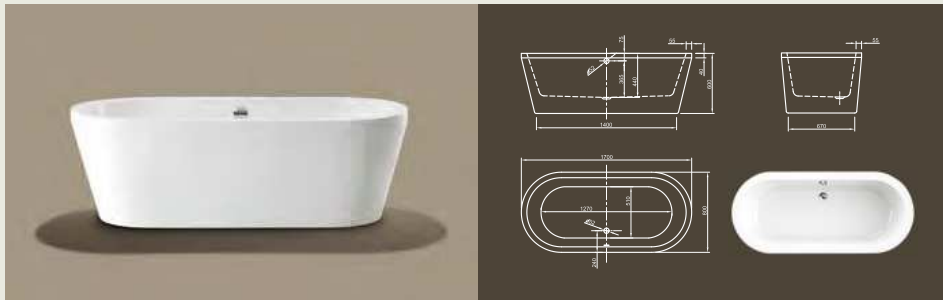

NEO

Cool brother! Following the most favored design of its big brother Cool, this modern design bathtub fulfils all parameters of luxury bath comfort. Reduced dimensions allow the cozy surrounding of a smaller bathroom.

Technical data	
Article-No.	0100-076
Colour	White
Dimensions	1700 x 800 x 600 mm (L x W x H)
Weight	48 kg
Volume	210 l
Bath Waste Kit	Click-Clack system, colour chrome, factory fitted

Further options see page 50

Cool

LOFT

Modern interpretation of a classical bathtub.

Its puristic, oval shape invites to relax in. With its broad edge it sufficiently meets practical requirements.

Technical data	
Article-No.	0100-067
Colour	White
Dimensions	1800 x 800 x 600 mm (L x W x H)
Weight	58 kg
Volume	230 l
Bath Waste Kit	Not fitted, to be on separate order

Further options see page 50