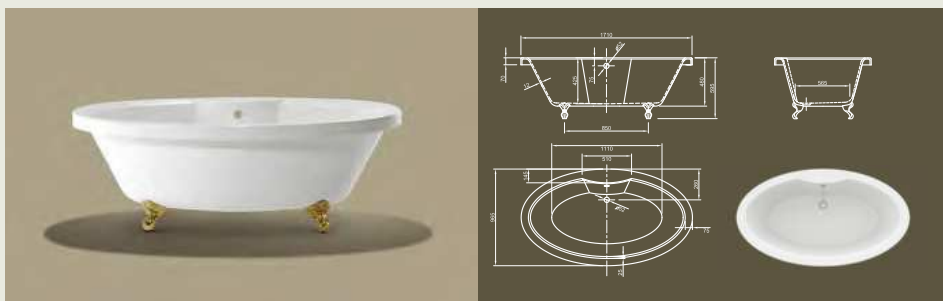

Further options see page 50

ROLL TOP

Right from the beginning! This classic design bathtub shows the origin of the Victorian style bathtub and convinces by its space saving design. It allows one-sided wall connection and so brings together popular design with useful properties.