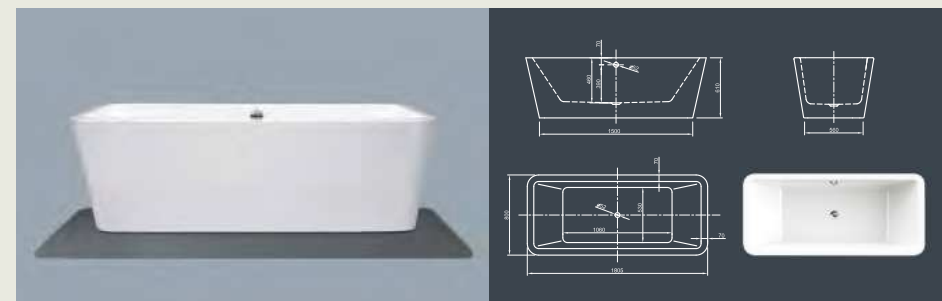

MOOD SPA

Good mood in straight-line! This rectangular clean purism modern style bathtub with a flat top offers optimal comfort with its tapered sides.

Technical data	
Article-No.	0200-085
Colour	White
Dimensions	1800 x 800 x 600 mm (L x W x H)
Weight	92 kg maximum weight (depending on configuration)
Volume	230 l
Bath Waste Kit	Click-Clack system, colour chrome, factory fitted

Further options see page 62