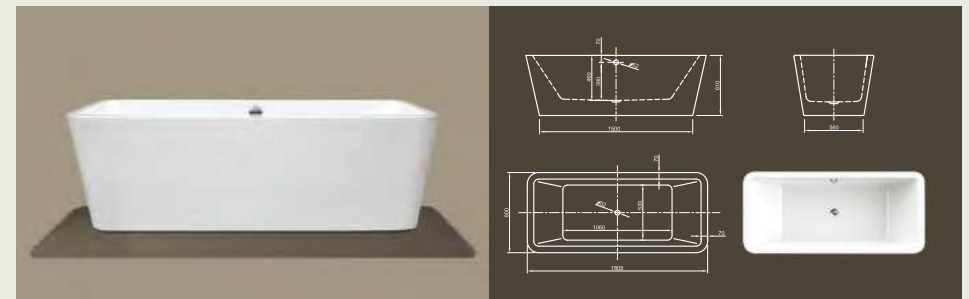

Further options see page 50

MOOD

Good mood in straight-line! This rectangular clean purism modern style bathtub with a flat top offers optimal comfort with its tapered sides.

Technical data	
Article-No.	0100-085
Colour	White
Dimensions	1800 x 800 x 600 mm (L x W x H)
Weight	52 kg
Volume	230 l
Bath Waste Kit	Click-Clack system, colour chrome, factory fitted

Further options see page 50

THE FASCINATION OF
CREATIVE
DESIGN
IN PERFECTION

Culture – this linear cube bathtub shows modern design in its purest way. With its ornate-less shape and perfectly finished edges it radiates meditative peace. Tapered sides offer optimal bathing comfort!