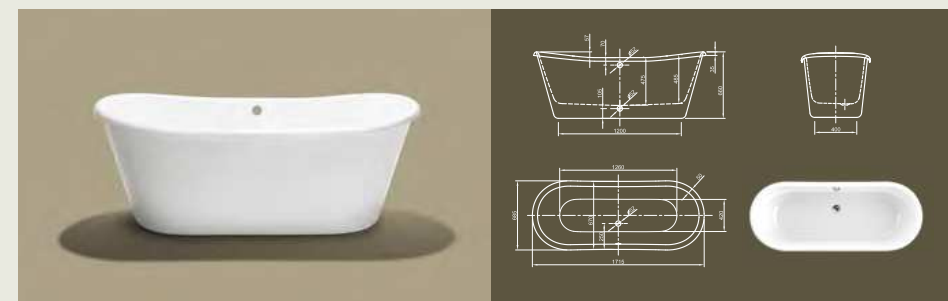

Further options see page 50

PRINCESS

Ornate Design! This puristic interpretation of our Chateau bathtub brings together ornate design with modern elements leading into perfect comfort.

Technical data	
Article-No.	0100-081
Colour	White
Dimensions	1700 x 700 x 660 mm (L x W x H)
Weight	43 kg
Volume	225 l
Bath Waste Kit	Not fitted, to be on separate order

Further options see page 38

EDWARDIAN

Its Royal Highness invites you to a luxury bath! This classical bathtub exudes the charm of royalty. Feet options in brass or chrome adapt this extraordinary bathtub to the personal character of your bathroom.