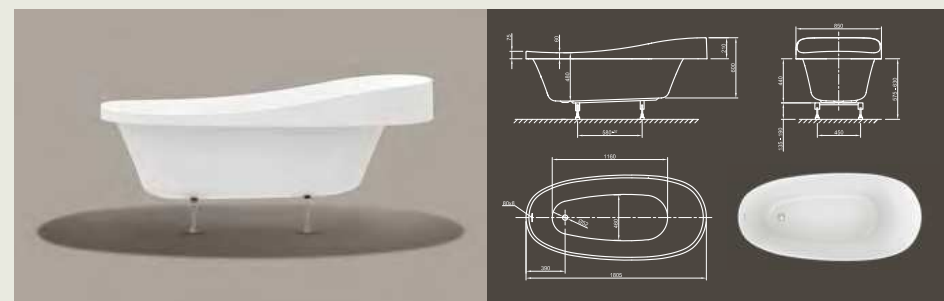

RELAX FIT

Relax! The traditional Victorian style metamorphosed into modernity.

Technical data	
Article-No.	0400-278
Colour	White
Dimensions	1800 x 850 x 620 / 760 (L x W x H)
Weight	31 kg
Volume	230 l
Bath Waste Kit	Slot overflow & Click-Clack waste, colour chrome, factory fitted
Legs	Special frame system with adjustable legs, factory fitted

Further options see page 50