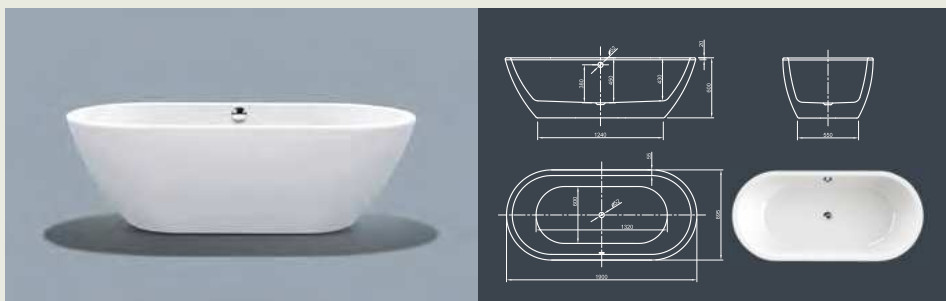

FORM SPA

Elegance! An exceptional design for a stunning bath enjoyment.

Technical data	
Article-No.	0200-087
Colour	White
Dimensions	1900 x 900 x 600 mm (L x W x H)
Weight	93 kg maximum weight (depending on configuration)
Volume	275 l
Bath Waste Kit	Click-Clack system, colour chrome, factory fitted

Further options see page 62