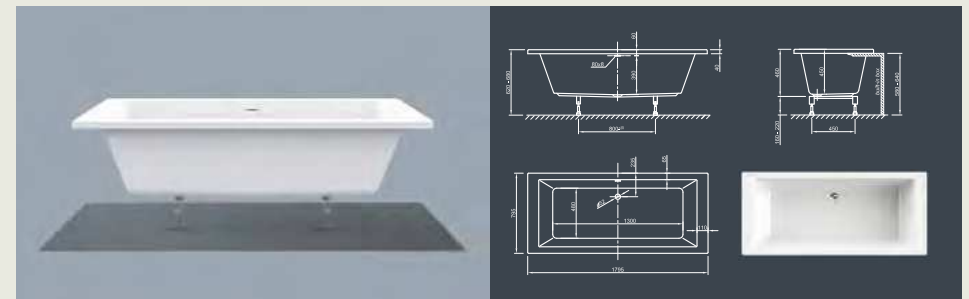

CULTURE FIT SPA

Straightforward! This linear cube bathtub shows modern design in its purest way. With its ornate-less shape and perfectly finished edges it radiates meditative peace. Tapered sides offer optimal bathing comfort!

Technical data	
Article-No.	0200-268
Colour	White
Dimensions	1800 x 800 x 600 mm (L x W x H)
Weight	59 kg maximum weight (depending on configuration)
Volume	230 l
Bath Waste Kit	Slot overflow & Click-Clack waste, colour chrome, factory fitted
Legs	Special frame system with adjustable legs, factory fitted

Further options see page 70