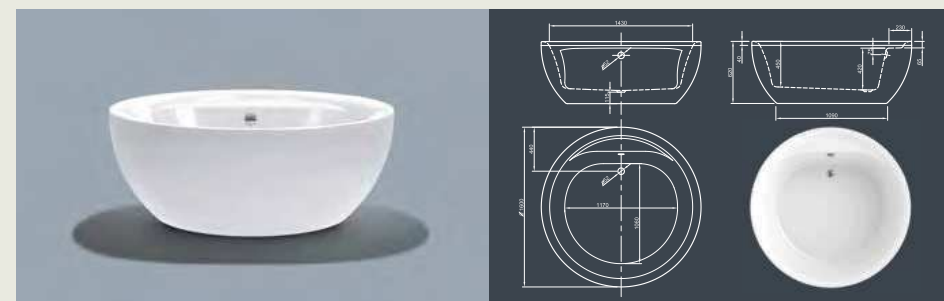

CLUB SPA

Top of the bath! This modern, round bathtub is the place to be in your bathroom. Enjoy your bath and round off your day!

Technical data	
Article-No.	0200-075
Colour	White
Dimensions	Ø 1600 x 620 mm (L x W x H)
Weight	106 kg maximum weight (depending on configuration)
Volume	275 l
Bath Waste Kit	Click-Clack system, colour chrome, factory fitted

Further options see page 62