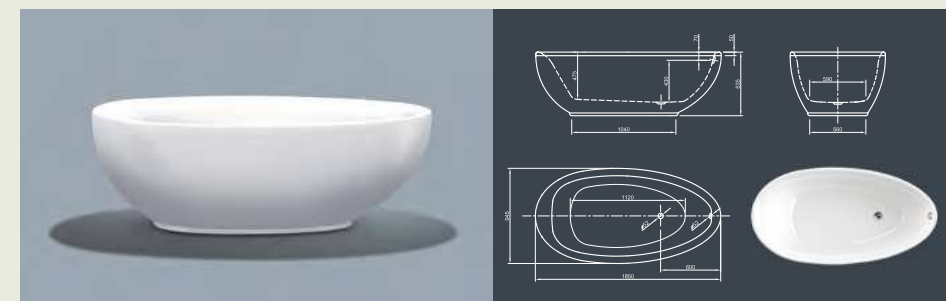

Further options see page 62

SPA CONFIGURATIONS

FOR FREESTANDING DESIGNS

1. Wellness Pure

- 24 ultra-flat air nozzles
- Ozone therapy
- Automatic drying system
- Remote control

2. Wellness Premium

- 24 ultra-flat air nozzles
- Ozone therapy
- Automatic drying system
- 20 mini LED light chain or 2 power LED
- Remote control