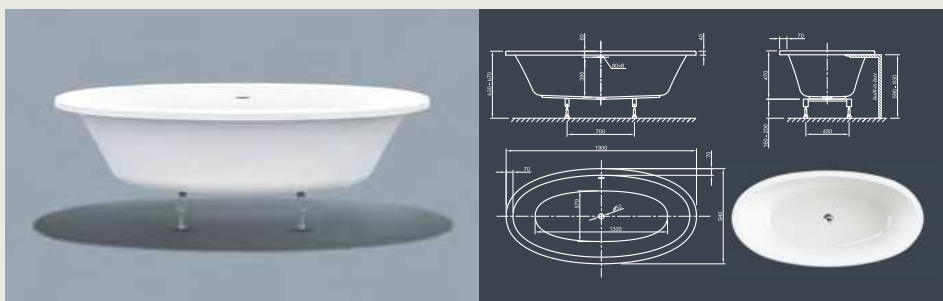

LOOM FIT SPA

Elegance in perfection! Exclusive and spacious design which does ensure an extraordinary relaxing bathing.

Technical data	
Article-No.	0200-288
Colour	White
Dimensions	1900 x 950 x 600 mm (L x W x H)
Weight	58 kg maximum weight (depending on configuration)
Volume	265 l
Bath Waste Kit	Slot overflow & Click-Clack waste, colour chrome, factory fitted
Legs	Special frame system with adjustable legs, factory fitted

Further options see page 70