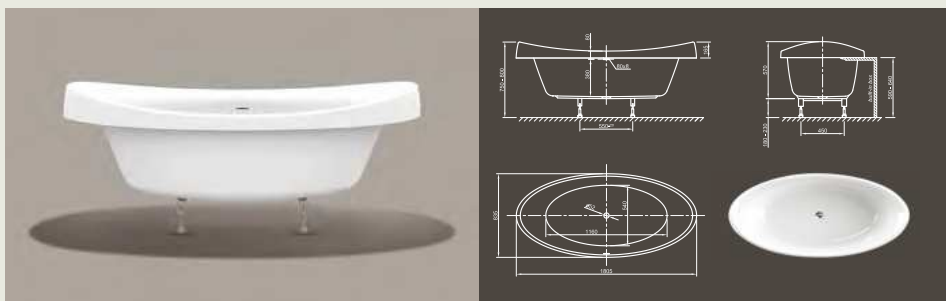

VENICE FIT

Extraordinary design! This modern bathtub has a striking shape and captures you on a journey of mind.

Technical data	
Article-No.	0400-283
Colour	White
Dimensions	1800 x 835 x 745 mm (L x W x H)
Weight	40 kg
Volume	225 l
Bath Waste Kit	Slot overflow & Click-Clack waste, colour chrome, factory fitted
Legs	Special frame system with adjustable legs, factory fitted

Further options see page 50