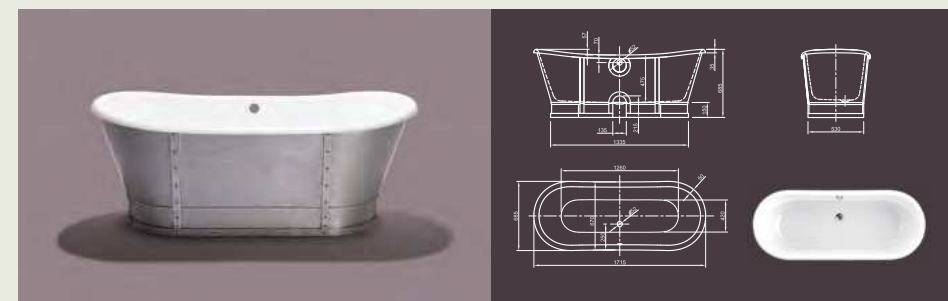

EDWARDIAN I

Noble interpretation! Our traditional design bathtub Edwardian equipped with a two-piece support made of teak wood.

Technical data	
Article-No.	0100-062-06
Colour	White
Dimensions	1700 x 750 x 600 mm (L x W x H)
Weight	55 kg
Volume	180 l
Bath Waste Kit	Not fitted, to be on separate order

Further options see page 50

EDWARDIAN II

Noble interpretation the 2nd! Our beloved Evergreen Edwardian imbedded in two consoles made of teak wood.

Technical data	
Article-No.	0100-062-08
Colour	White
Dimensions	1700 x 750 x 600 mm (L x W x H)
Weight	55 kg
Volume	180 l
Bath Waste Kit	Not fitted, to be on separate order

Further options see page 50

PRINCE

Absolute modern classic! Inspired by the last century this bathtub with its pure aluminum (brushed) outer ergonomically interprets classic tub design in the spirit of time. Its special, unique and outstanding design is an eye catcher for your bathroom!

Technical data	
Article-No.	0100-086
Colour	White
Dimensions	1700 x 700 x 685 mm (L x W x H)
Weight	58 kg
Volume	225 l
Bath Waste Kit	Not fitted, to be on separate order

Further options see page 50