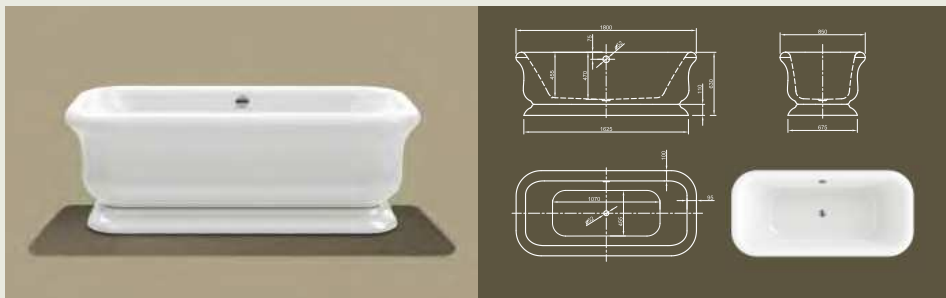

RETRO

Esthetical access to past centuries! This exclusive, classical design bathtub brings back the memory to the Roman Empire. Enjoy the luxurious bathing experience like Caesar and Cleopatra.

Technical data	
Article-No.	0100-090
Colour	White
Dimensions	1800 x 850 x 630 mm (L x W x H)
Weight	60 kg
Volume	215 l
Bath Waste Kit	Click-Clack system, colour chrome, factory fitted

Further options see page 50

PRINCESS I

Glamorous! Our trendy, classic design model Princess advanced by a decorative plinth. This detail gives your bathroom an individual touch.

Technical data	
Article-No.	0100-081-01
Colour	White
Dimensions	1700 x 700 x 700 mm (L x W x H)
Weight	53 kg
Volume	225 l
Bath Waste Kit	Not fitted, to be on separate order

Further options see page 50

SLIPPER

Compact! The compact size version of our Victorian style bathtub. Design your bathroom and tune it up to an individual, characteristic oasis of enjoyment by integrating a freestanding bathtub! This model allows this transformation even in the smallest bathroom.

Technical data	
Article-No.	0100-064
Colour	White
Dimensions	1515 x 725 x 785 / 570 mm (L x W x H)
Weight	46 kg
Volume	135 l
Bath Waste Kit	Not fitted, to be on separate order
Feet	Ball & Claw feet, colour brass or chrome, factory fitted

Further options see page 50