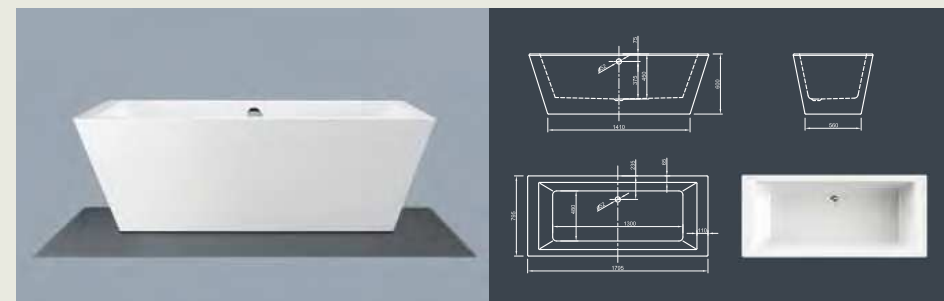

CULTURE SPA

Straightforward! This linear cube bathtub shows modern design in its purest way. With its ornate-less shape and perfectly finished edges it radiates meditative peace. Tapered sides offer optimal bathing comfort!

Technical data	
Article-No.	0200-068
Colour	White
Dimensions	1800 x 800 x 600 mm (L x W x H)
Weight	91 kg maximum weight (depending on configuration)
Volume	230 l
Bath Waste Kit	Click-Clack system, colour chrome, factory fitted

Further options see page 62