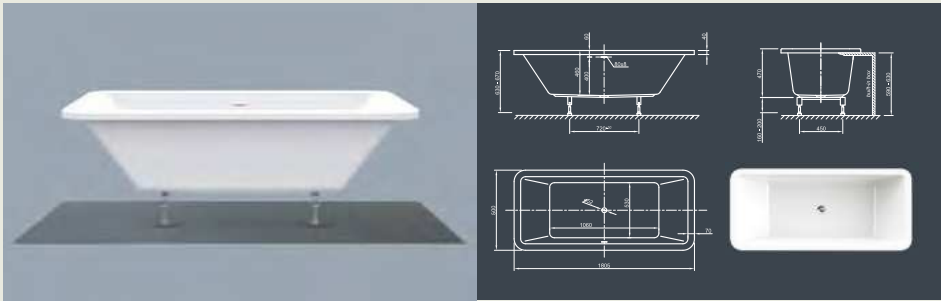

Further options see page 70

MOOD FIT SPA

Good mood in straight-line! This rectangular clean purism modern style bathtub with a flat top offers optimal comfort with its tapered sides.

Technical data	
Article-No.	0200-285
Colour	White
Dimensions	1800 x 800 x 600 mm (L x W x H)
Weight	58 kg maximum weight (depending on configuration)
Volume	230 l
Bath Waste Kit	Slot overflow & Click-Clack waste, colour chrome, factory fitted
Legs	Special frame system with adjustable legs, factory fitted

Further options see page 70

COOL FIT SPA

Cool comfort! Inspired by the last century this modern style bathtub ergonomically interprets classic tub design in the spirit of time. Its unique shape creates a deep feeling of cosiness and invites to relax in.