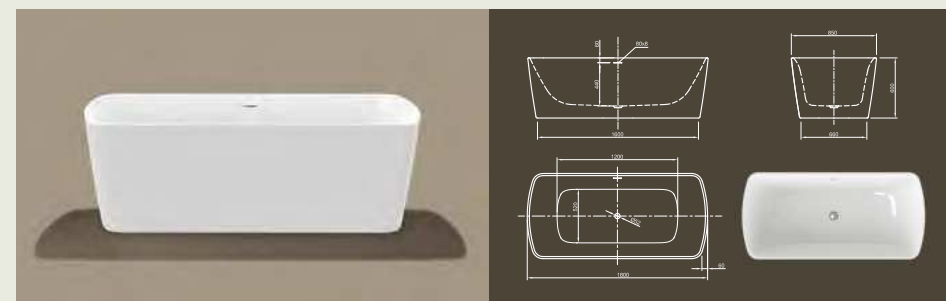

Further options see page 50

Lounge – this modern style bathtub is the space for meditative peace and radiates by its asymmetric egg-shape the feeling of maximal relaxation.

ELABORATE
 DESIGN IDEAS
 SATISFY
 AESTHETIC
 DEMANDS