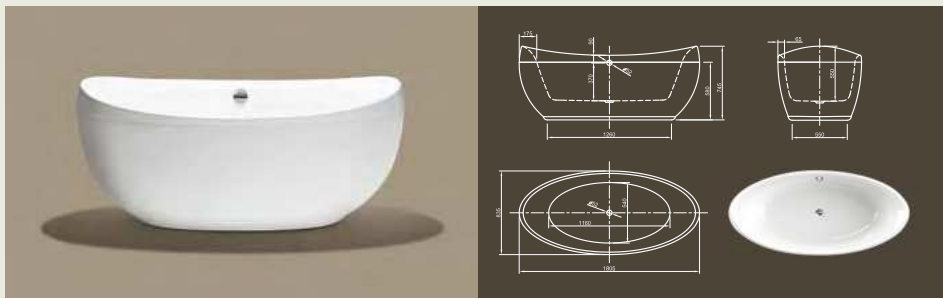

VENICE

Extraordinary design! This modern bathtub has a striking shape and captures you on a journey of mind.

Technical data	
Article-No.	0100-083
Colour	White
Dimensions	1800 x 835 x 745 mm (L x W x H)
Weight	51 kg
Volume	225 l
Bath Waste Kit	Click-Clack system, colour chrome, factory fitted

Further options see page 50

LOOM

Elegance in perfection! Exclusive and spacious design which does ensure an extraordinary relaxing bathing.

Technical data	
Article-No.	0100-088
Colour	White
Dimensions	1900 x 950 x 600 mm (L x W x H)
Weight	53 kg
Volume	265 l
Bath Waste Kit	Click-Clack system, colour chrome, factory fitted

Further options see page 50

RELAX

Relax! The traditional Victorian style metamorphosed into modernity.

Technical data	
Article-No.	0100-078
Colour	White
Dimensions	1800 x 850 x 620 / 760 mm (L x W x H)
Weight	51 kg
Volume	230 l
Bath Waste Kit	Slot overflow & Click-Clack waste, colour chrome, factory fitted

Further options see page 50