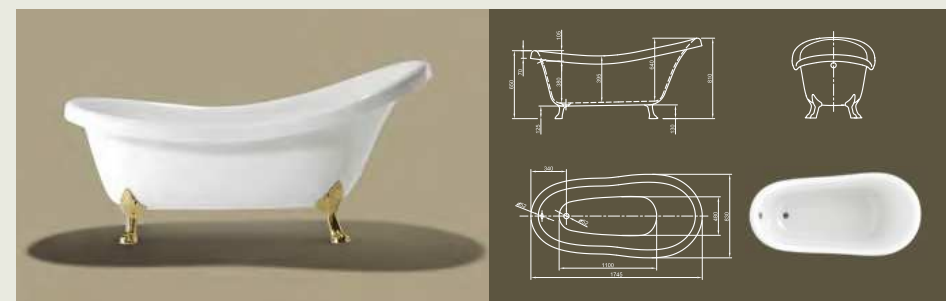

Victorian with feet in brass