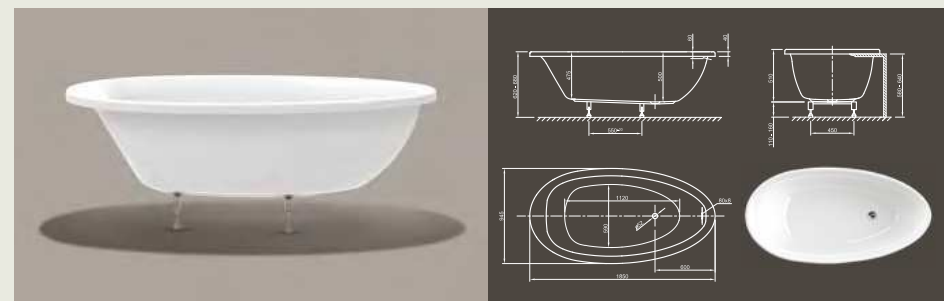

LOUNGE FIT

Pure power of attraction! This modern style bathtub is the space for meditative peace and radiates by its asymmetric egg-shape the feeling of maximal relaxation.

Technical data	
Article-No.	0400-289
Colour	White
Dimensions	1850 x 950 x 635 mm (L x W x H)
Weight	38 kg
Volume	265 l
Bath Waste Kit	Slot overflow & Click-Clack waste, colour chrome, factory fitted
Legs	Special frame system with adjustable legs, factory fitted

Further options see page 50