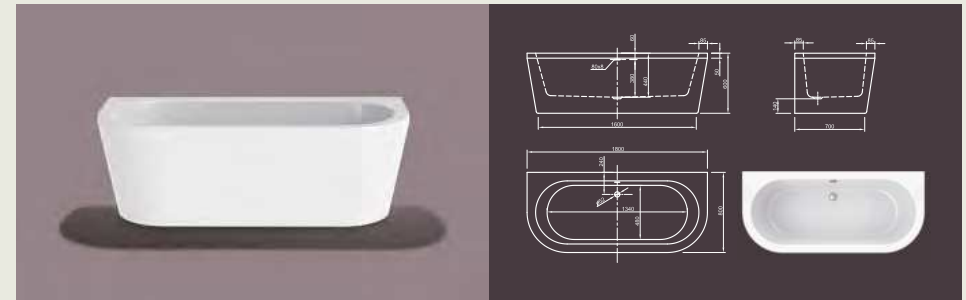

WALL

Evolutionary! Favored design enhanced in a space saving form. This modern style bathtub allows one-sided wall connection. Prettify your bathroom even if there is only minimum space!

Technical data	
Article-No.	0100-077
Colour	White
Dimensions	1800 x 800 x 600 mm (L x W x H)
Weight	48 kg
Volume	250 l
Bath Waste Kit	Slot overflow system or Click-Clack system, colour chrome, factory fitted

Further options see page 50