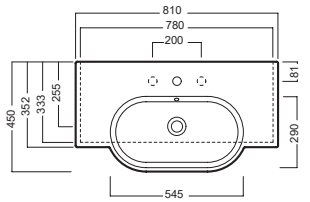

DISEGNO TECNICO TECHNICAL DESIGN

ACCESSORI ACCESSORIES

Fissaggio lavabo
Fixing bolt for washbasin

Sifone di scarico
drain trap

Piletta in CERAMICA con tappo "Up & Down" Ø 71 mm
CERAMIC drain siphon with "Up & Down" cap Ø 71 mm

Piletta universale "Up & Down"/ Scarico Libero con tappo Ø 63 mm
Universal "Free outlet" / "Up & Down" drain siphon with cap Ø 63 mm

GAMMA COLORE COLOR RANGE