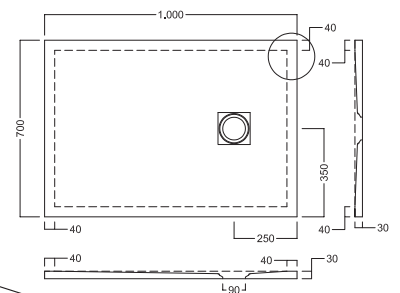

INSTALLAZIONE

INSTALLATION

DISEGNO TECNICO

TECHNICAL DESIGN

ACCESSORI

ACCESSORIES

Piletta ispezionabile GEBERIT h 60 mm da 90 mm, e Griglia Quadrata
GEBERIT Shower drain with removable siphon, drainage 90 mm, h 60 mm square cover

GEBERIT
Installed

Griglia quadrata cromo
Chrome square cover

Griglia quadrata in tinta
Colored square cover

FINITURA

TEXTURE

Levigato

Naturale

Ardesia

GAMMA COLORE

COLOR RANGE