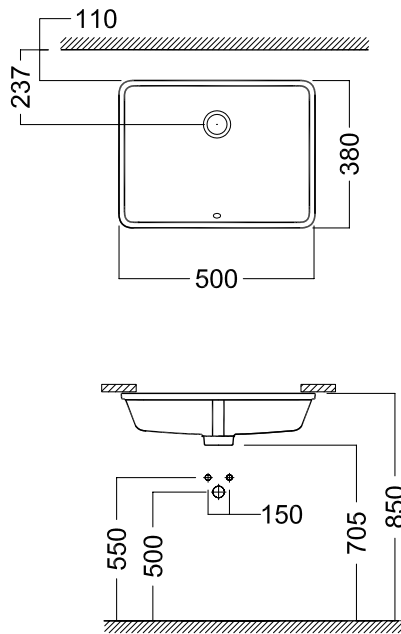

DISEGNO TECNICO TECHNICAL DESIGN

ACCESSORI ACCESSORIES

Fissaggio sottopiano
Undercounter special fixin

fischer
innovative solutions

Piletta in CERAMICA con
tappo "Up & Down" Ø 71 mm
CERAMIC drain siphon with
"Up & Down" cap Ø 71 mm

Piletta universale "Up & Down"/
Scarico Libero con tappo Ø 63 mm
Universal "Free outlet" / "Up & Down"
drain siphon with cap Ø 63 mm

Sifone di scarico INOX
INOX drain trap

Borchia Troppopieno Uni
Universal Overflow cap

GAMMA COLORE COLOR RANGE

BIANCO
WHITE

BIANCO MATT
WHITE MATT