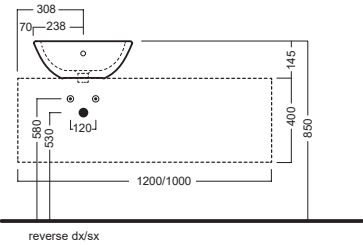

DISEGNO TECNICO TECHNICAL DESIGN

ACCESSORI ACCESSORIES

Sifone di scarico
drain trap

Piletta in CERAMICA con
tappo "Up & Down" Ø 71 mm
CERAMIC drain siphon with
"Up & Down" cap Ø 71 mm

Piletta universale "Up & Down"/
Scarico Libero con tappo Ø 63 mm
Universal "Free outlet" / "Up & Down"
drain siphon with cap Ø 63 mm

GAMMA COLORE COLOR RANGE

HATRIA