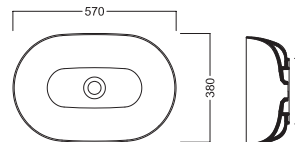

Apertura su piano per installazione
Hole for surface installation