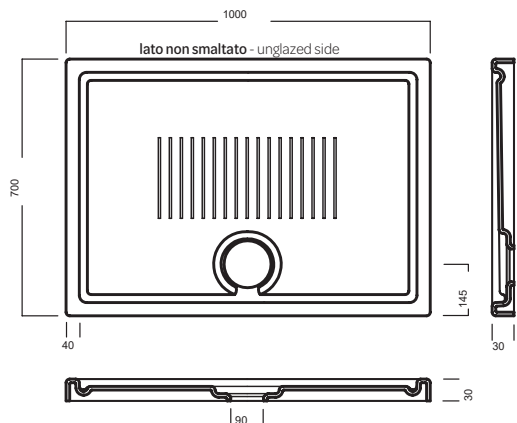

INSTALLAZIONE

INSTALLATION

Esempi di montaggio
Mounting examples

DISEGNO TECNICO TECHNICAL DESIGN

Tolleranza massima $\pm 1.5\%$
Maxmun allowed tolerance $\pm 1.5\%$

ACCESSORI

ACCESSORIES

GEBERIT

Installed

Piletta ispezionabile GEBERIT h 60 mm da 90 mm, coperchio Tondo (per piatti doccia LIF H3)
GEBERIT Shower drain with removable siphon, drainage 90 mm, h 60 mm round cover (for LIF H3 shower trays)

GAMMA COLORE

COLOR RANGE

BIANCO LUCIDO/
GLOSSY WHITE