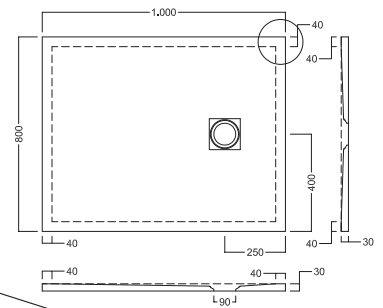

INSTALLAZIONE

INSTALLATION

DISEGNO TECNICO

TECHNICAL DESIGN

ACCESSORI

ACCESSORIES

Piletta ispezionabile GEBERIT h 60 mm da 90 mm, e Griglia Quadrata
GEBERIT Shower drain with removable siphon, drainage 90 mm, h 60 mm square cover

GEBERIT
Installed

Griglia quadrata cromo
Chrome square cover

Griglia quadrata in tinta
Colored square cover

FINITURA

TEXTURE

Levigato

Naturale

Ardesia

GAMMA COLORE

COLOR RANGE