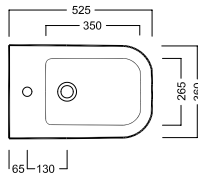

BIANCA

TERRA RIMLESS WC
360x525

Vaso senza brida PURE RIM scarico universale con scarico variabile, per installazione a filo muro. Completo di fissaggio. Può essere abbinato alle cassette Monolith.

Universal outlet PURE RIM WC with adjustable floor outlet. Back-to-wall installation. Complete with fixing. Compatible with Monolith cisterns.

Bidet monoforo filo muro OPEN BIDET, completo di fissaggi.

Back-to-wall one hole bidet OPEN BIDET, complete with fixing elements.

DISEGNO TECNICO TECHNICAL DESIGN

**215mm Con Raccordo eccentrico per scarico Wc Y1PJ
**215mm With eccentric pipe for Wc outlet Y1PJ

***Raccordo eccentrico per scarico Wc Y1PJ Y1PJ Da installare a filo pavimento.

***Eccentric pipe for Wc outlet Y1PJ Y1PJ To be installed floor level

ACCESSORI ACCESSORIES

GAMMA COLORE COLOR RANGE

HATRIA