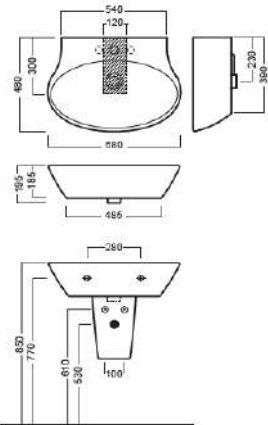

DISEGNO TECNICO TECHNICAL DESIGN

semicolonna_siphon cover