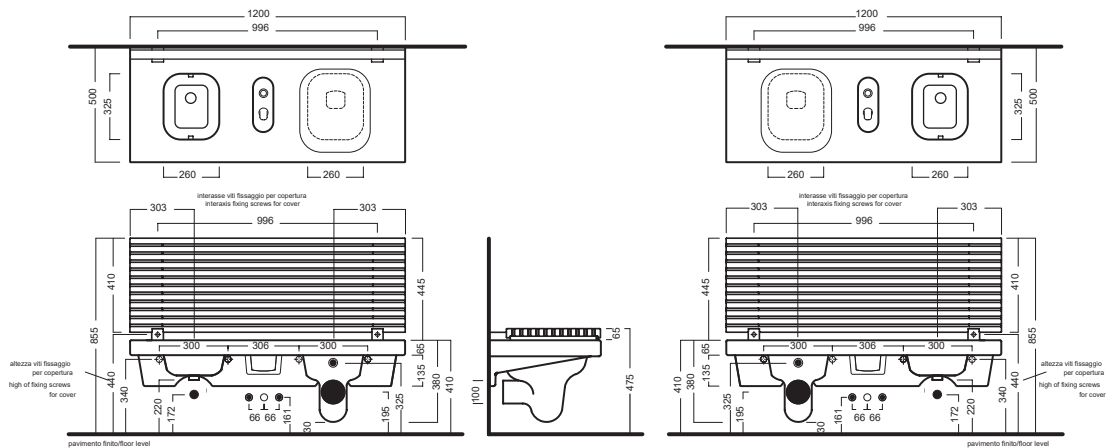

DISEGNO TECNICO TECHNICAL DESIGN

ACCESSORI ACCESSORIES

GAMMA COLORE COLOR RANGE

HATRIA