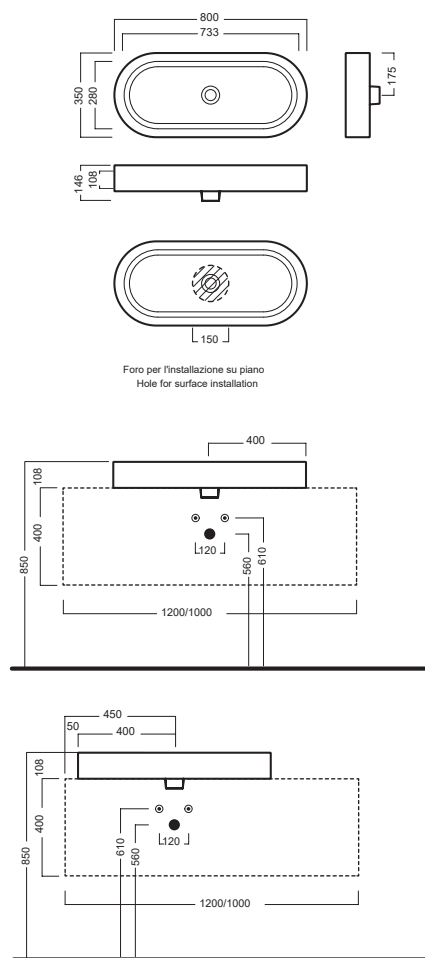

DISEGNO TECNICO TECHNICAL DESIGN

ACCESSORI ACCESSORIES

Piletta in CERAMICA con
tappo "Up & Down" Ø 71 mm
CERAMIC drain siphon with
"Up & Down" cap Ø 71 mm

Piletta universale "Up & Down"/
Scarico Libero con tappo Ø 63 mm
Universal "Free outlet" / "Up & Down"
drain siphon with cap Ø 63 mm

Sifone di scarico
drain trap

GAMMA COLORE COLOR RANGE