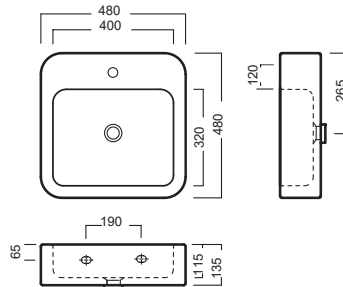

DISEGNO TECNICO TECHNICAL DESIGN

Apertura per installazione su piano Hole for surface installation