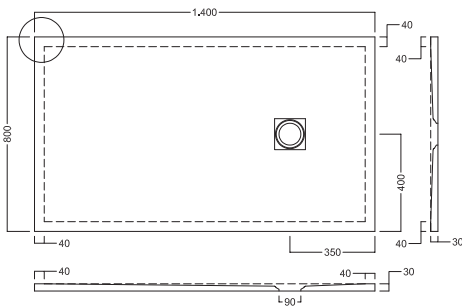

INSTALLAZIONE

INSTALLATION

DISEGNO TECNICO

TECHNICAL DESIGN

ACCESSORI

ACCESSORIES

Piletta ispezionabile GEBERIT h 60 mm da 90 mm, e Griglia Quadrata
GEBERIT Shower drain with removable siphon, drainage 90 mm, h 60 mm square cover

GEBERIT
Installed

Griglia quadrata cromo
Chrome square cover

Griglia quadrata in tinta
Colored square cover

FINITURA

TEXTURE

Levigato

Naturale

Ardesia

GAMMA COLORE

COLOR RANGE