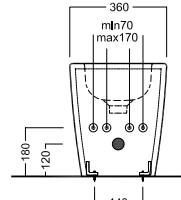

BIANCA

TERRA RIMLESS WC
360x525

Vaso senza brida PURE RIM scarico universale con scarico variabile, per installazione a filo muro. Completo di fissaggio. Può essere abbinato alle cassette Monolith.

Universal outlet PURE RIM WC with adjustable floor outlet. Back-to-wall installation. Complete with fixing. Compatible with Monolith cisterns.

Bidet monoforo filo muro OPEN BIDET, completo di fissaggi.

Back-to-wall one hole bidet OPEN BIDET, complete with fixing elements.

DISEGNO TECNICO TECHNICAL DESIGN

**215mm Con Raccordo eccentrico per scarico Wc Y1PJ
**215mm With eccentric pipe for Wc outlet Y1PJ

***Raccordo eccentrico per scarico Wc Y1PJ Y1PJ Da installare a filo pavimento.

***Eccentric pipe for Wc outlet Y1PJ Y1PJ To be installed floor level

ACCESSORI ACCESSORIES

GAMMA COLORE COLOR RANGE

HATRIA