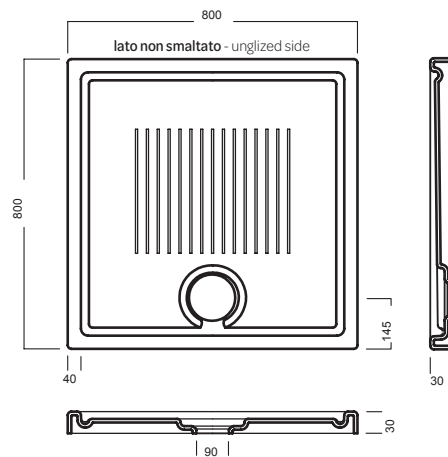

DISEGNO TECNICO TECHNICAL DESIGN

Tolleranza massima $\pm 1.5\%$
Maxmun allowed tollerance $\pm 1.5\%$

ACCESSORI

ACCESSORIES

GEBERIT

Installed

Piletta ispezionabile GEBERIT h 60 mm da 90 mm, coperchio Tondo (per piatti doccia LIF H3)
GEBERIT Shower drain with removable siphon, drainage 90 mm, h 60 mm round cover (for LIF H3 shower trays)

GAMMA COLORE

COLOR RANGE

BIANCO LUCIDO/
GLOSSY WHITE

HATRIA