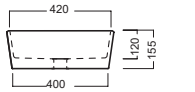

DISEGNO TECNICO TECHNICAL DESIGN

Apertura su piano per installazione
Hole for surface installation