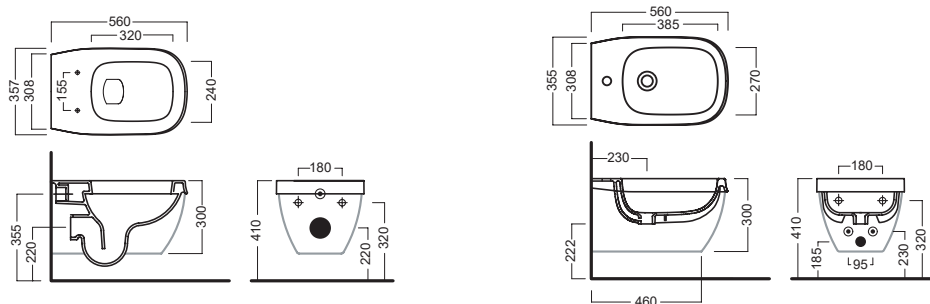

fissaggio speciale per carena
special fixing for fairin

DISEGNO TECNICO TECHNICAL DESIGN

ACCESSORI ACCESSORIES

GAMMA COLORE COLOR RANGE

Vaso e bidet
sospeso
Wall hung
wc and bidet

BIANCO
WHITE

Carena Fairing

BIANCO
WHITE

BIANCO MATT
WHITE MATT

AVORIO
IVORY

TABACCO
TOBACCO

CRETA
CRETE

SELVA
FOREST

SABBIA
SAND

CEMENTO
CEMENT

ANTRACITE
ANTHRACITE

CENERE
ASH

LAVAGNA
BLACKBOARD

NERO MATT
BLACK MATT