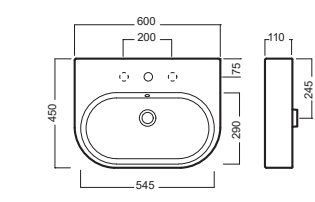

DISEGNO TECNICO TECHNICAL DESIGN

ACCESSORI ACCESSORIES

Fissaggio lavabo
Fixing bolt for washbasin

Sifone di scarico
drain trap

Piletta in CERAMICA con tappo "Up & Down" Ø 71 mm
CERAMIC drain siphon with "Up & Down" cap Ø 71 mm

Piletta universale "Up & Down"/ Scarico Libero con tappo Ø 63 mm
Universal "Free outlet" / "Up & Down" drain siphon with cap Ø 63 mm

GAMMA COLORE COLOR RANGE