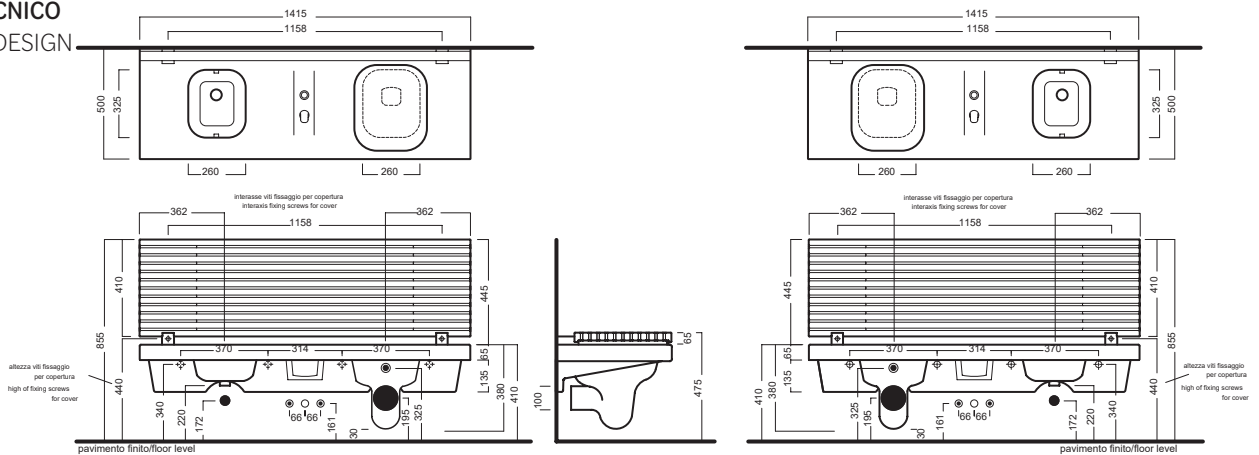

DISEGNO TECNICO TECHNICAL DESIGN

ACCESSORI ACCESSORIES

GAMMA COLORE COLOR RANGE

HATRIA