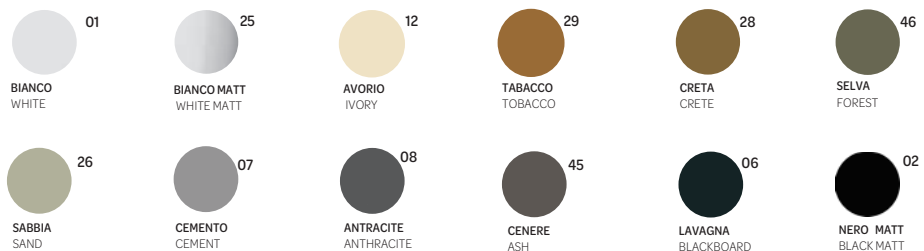

GAMMA COLORE COLOR RANGE