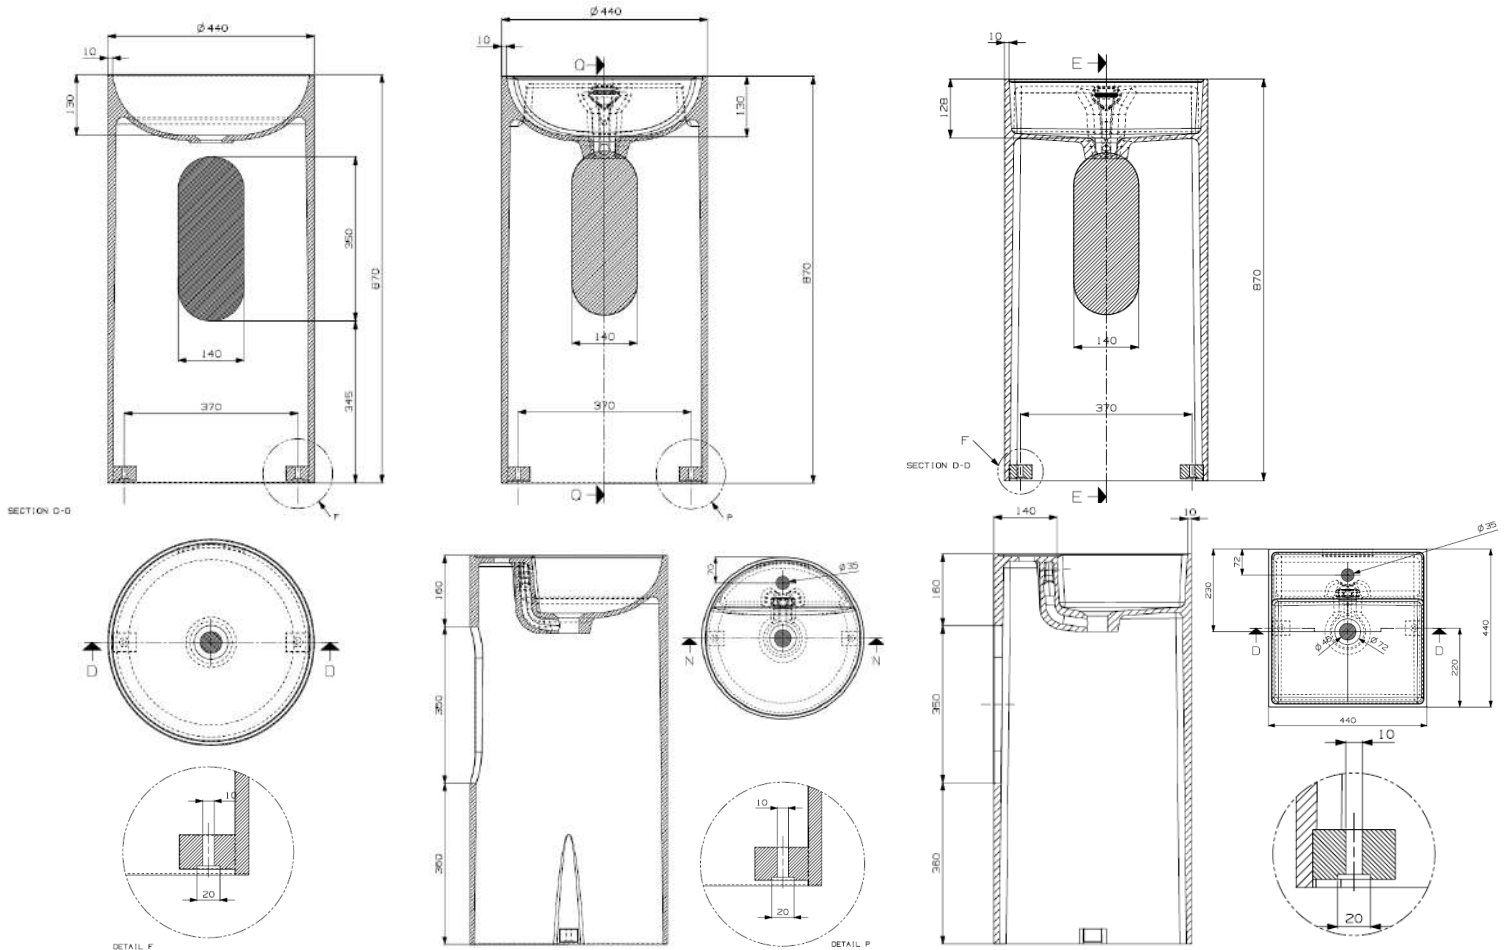

FW 01
440 Øx870

FW 02
440 Øx870

FW 03
440x440x870

Lavabi da centrostanza
tondi e quadrati in
Solid Surface

Floor or wall outlet
freestanding washbasin.
Made in Solid Surface

DISEGNO TECNICO TECHNICAL DESIGN