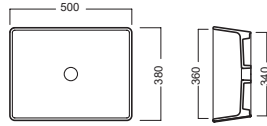

DISEGNO TECNICO TECHNICAL DESIGN