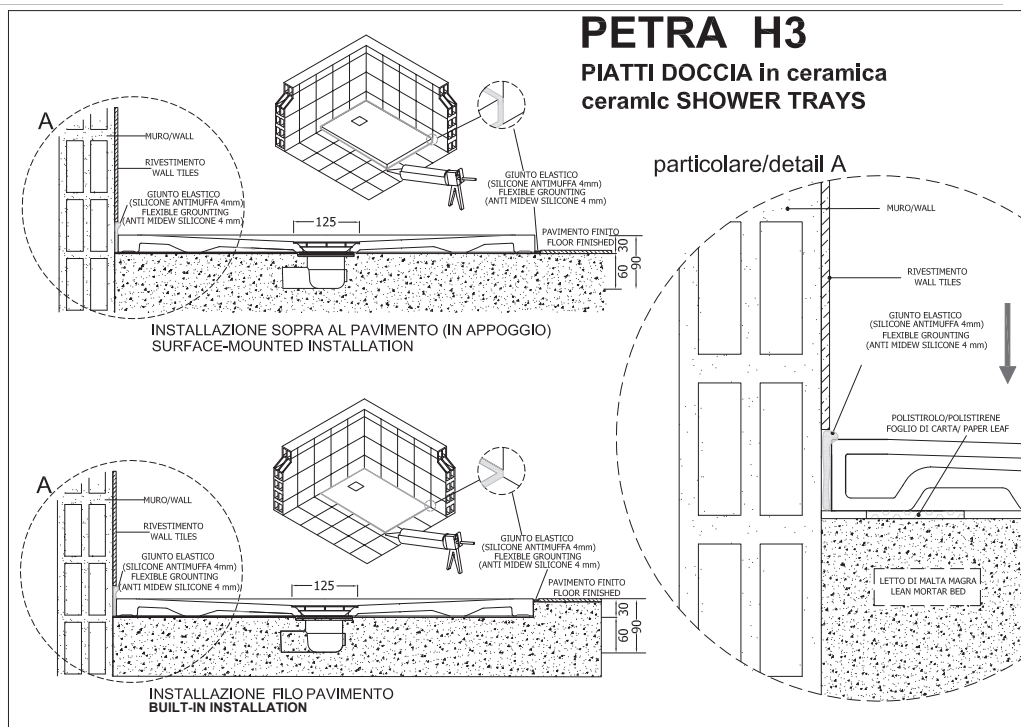

PETRA H3 showertrays

CERAMIC

PL *Petra H3 Levigato*

PN *Petra H3 Naturale*

PA *Petra H3 Ardesia*

DESIGN

- Dettagli unici e ultra-definiti, declinati in tre finiture
- Ultra-flat con soli 3cm di spessore $\frac{\downarrow}{\uparrow}$
- Griglia INOX integrata (disponibile anche in tinta)
- 4 Colori disponibili:

AFFIDABILITA'

- Ceramica in Alta Pressione
- Antiscivolo, DIN 51097 Classe RB
- Proprietà antibatteriche
- Inattaccabile da agenti esterni (es., acidi), UNI EN 4543 Classe AA
- Made in Italy
- Anticalcare

VERSATILITA'

- Completamente reversibile, smaltato su quattro lati
- Riducibile/Tagliabile su misura

Sequenza installazione / Sequence of installation

Y8A177 Griglia Inox/
Square cover

Y8A1 + Griglia in tinta/
Colored square cover

Y7AT01 Piletta senza coperchio /
Shower drain no cover

Piletta ispezionabile **GEBERIT** h 60 mm da 90 mm, coperchio quadrato cromato **Incluso**
GEBERIT Shower drain with removable siphon, drainage 90 mm, h 60 mm square cover included

Installed