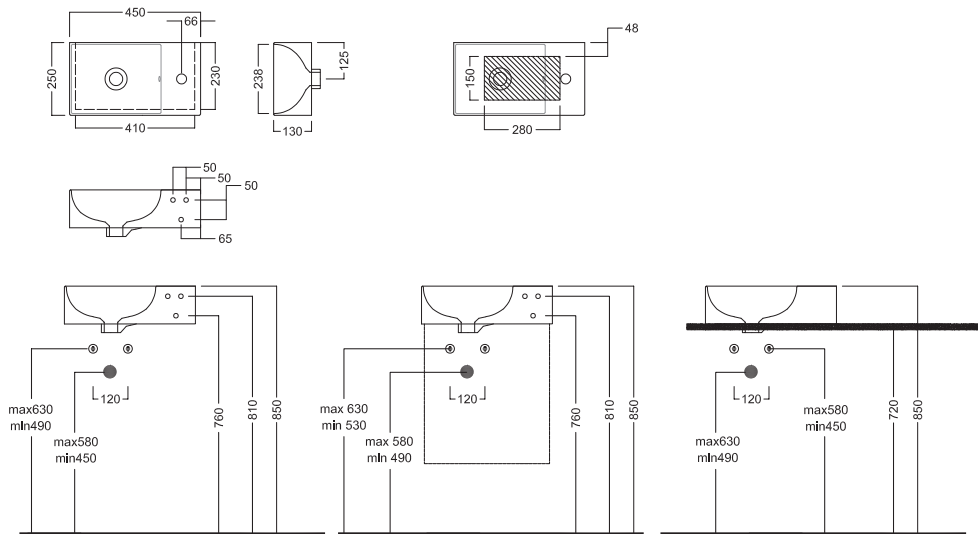

DISEGNO TECNICO TECHNICAL DESIGN

ACCESSORI ACCESSORIES

Fissaggio lavabo
Fixing bolt for
washbasin

Piletta in CERAMICA con
tappo "Up & Down" Ø 71 mm
CERAMIC drain siphon with
"Up & Down" cap Ø 71 mm

Piletta universale "Up & Down"/
Scarico Libero con tappo Ø 63 mm
Universal "Free outlet" / "Up & Down"
drain siphon with cap Ø 63 mm

Sifone di scarico INOX
INOX drain trap

Borchia Troppopieno Uni
Universal Over flow cap

Mobile sospeso
1 anta apertura a dx
Wall hung furniture
1 door opening to the right

Struttura Sotto-Lavabo
Under-Basin Structure

Struttura Sotto-Lavabo
sospesa
Wall hung Under-Basin Structure

Barra Portasciugamano
Frontale
Front towel holder

GAMMA COLORE COLOR RANGE

lavabo
Wall hung

01
BIANCO
WHITE

25
BIANCO MATT
WHITE MATT

mobili
furnitures

KIT 1
BIANCO
WHITE

KIT 2
CEMENTO/TORTORA CEMENT
DOVE GRAY

KIT 3
ROVERE SHERWOOD CASTANO
CHESTNUT OAK

KIT 4
ROVERE SHERWOOD SCURO
DARK OAK

KIT 5
ROVERE SHERWOOD CHIARO
LIGHT OAK