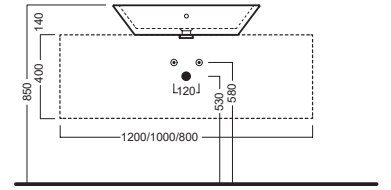

DISEGNO TECNICO TECHNICAL DESIGN

ACCESSORI ACCESSORIES

Sifone di scarico
drain trap

Piletta in CERAMICA con
tappo "Up & Down" Ø 71 mm
CERAMIC drain siphon with
"Up & Down" cap Ø 71 mm

Piletta universale "Up & Down"/
Scarico Libero con tappo Ø 63 mm
Universal "Free outlet" / "Up & Down"
drain siphon with cap Ø 63 mm

GAMMA COLORE COLOR RANGE

HATRIA