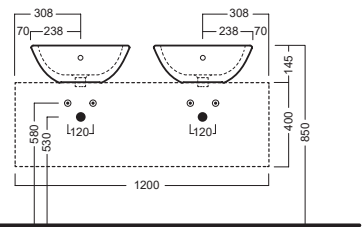

DISEGNO TECNICO TECHNICAL DESIGN

ACCESSORI ACCESSORIES

Sifone di scarico
drain trap

Piletta in CERAMICA con
tappo "Up & Down" Ø 71 mm
CERAMIC drain siphon with
"Up & Down" cap Ø 71 mm

Piletta universale "Up & Down"/
Scarico Libero con tappo Ø 63 mm
Universal "Free outlet" / "Up & Down"
drain siphon with cap Ø 63 mm

GAMMA COLORE COLOR RANGE

HATRIA