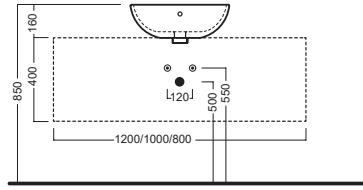

DISEGNO TECNICO TECHNICAL DESIGN

ACCESSORI ACCESSORIES

Sifone di scarico
drain trap

Piletta in CERAMICA con
tappo "Up & Down" Ø 71 mm
CERAMIC drain siphon with
"Up & Down" cap Ø 71 mm

Piletta universale "Up & Down"/
Scarico Libero con tappo Ø 63 mm
Universal "Free outlet" / "Up & Down"
drain siphon with cap Ø 63 mm

GAMMA COLORE COLOR RANGE

HATRIA