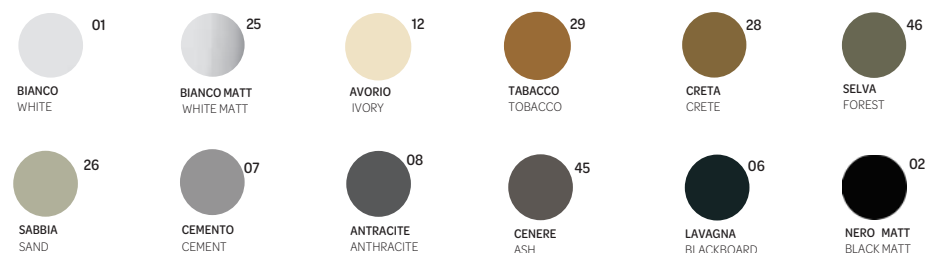

ACCESSORI ACCESSORIES

GAMMA COLORE COLOR RANGE