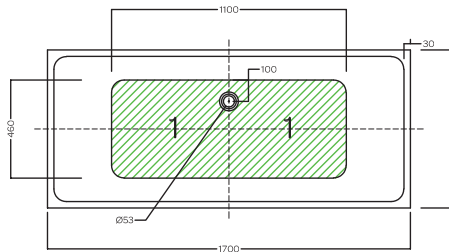

BT_02

1700x740x590mm

(1) Zona posizionamento scarico - (1) Drain positioning area