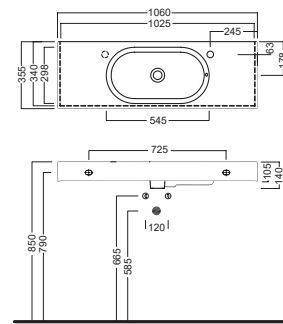

DISEGNO TECNICO

TECHNICAL DESIGN

ACCESSORI

ACCESSORIES

Fissaggio lavabo
Fixing bolt for
washbasin

Sifone di scarico
drain trap

**Piletta in CERAMICA con
tappo "Up & Down" Ø 71 mm**
CERAMIC drain siphon with
"Up & Down" cap Ø 71 mm

**Piletta universale "Up & Down"/
Scarico Libero con tappo Ø 63 mm**
Universal "Free outlet" / "Up & Down"
drain siphon with cap Ø 63 mm

GAMMA COLORE

COLOR RANGE

HATRIA