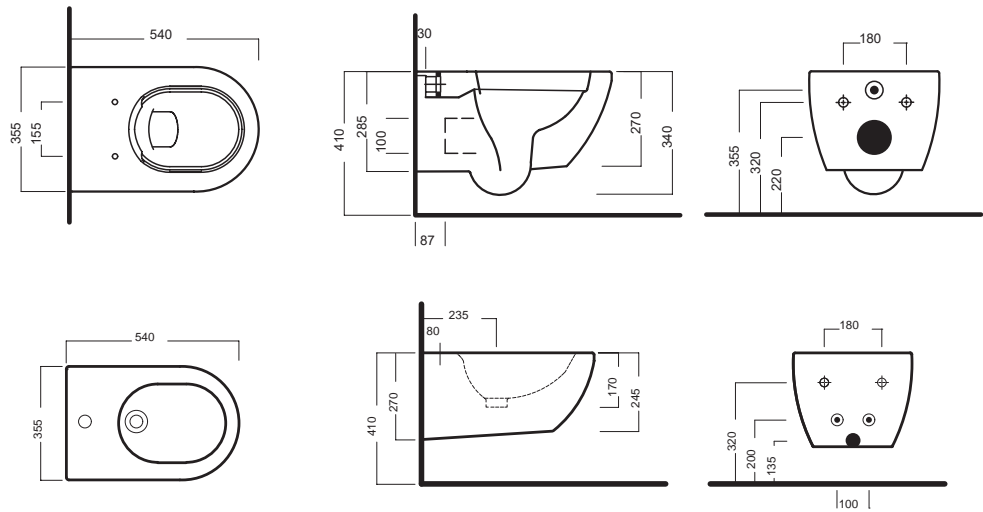

Rimless wall-hung WC with PURE RIM waste and wall-hung bidet, complete with fixing kit. Wall installation with universal hanging bracket.

DISEGNO TECNICO TECHNICAL DESIGN

ACCESSORI ACCESSORIES

GAMMA COLORE COLOR RANGE