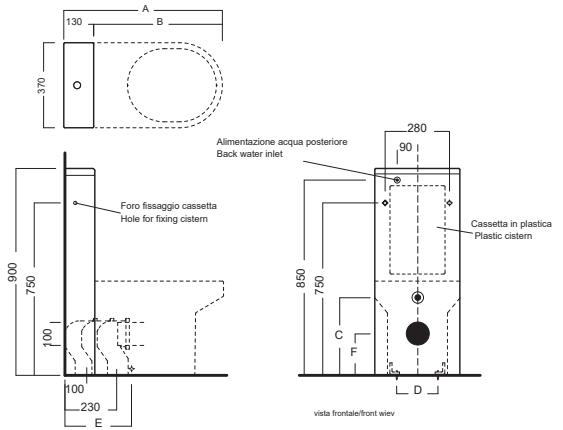

Attacco posteriore Back inlet

wc	A	B	C	D	E	F
FUSION	670	540	355	125	300	180
FUSION 48	610	480	360	115	290	190
DAYTIME EVO	690	560	350	125	290	180
NIDO	685	555	340	130	310	180
BIANCA PT	650	520	345	150	250	185
BIANCA PT TR RIM	655	520	350	165	255	180
YOU&ME ANG	635	505	345	-	315	175

wc	A	B	C	D	E	F
FUSION	670	540	355	125	300	180
FUSION 48	610	480	360	115	290	190
DAYTIME EVO	690	560	350	125	290	180
NIDO	685	555	340	130	310	180
BIANCA PT	650	520	345	150	250	185
BIANCA PT TR RIM	655	520	350	165	225	180
YOU&ME ANG	635	505	345	-	315	175

ACCESSORI ACCESSORIES

GEBERIT
Installed

Cassetta GEBERIT
per entrata acqua laterale
GEBERIT cistern for side inlet

GEBERIT
Installed

Cassetta GEBERIT
per entrata acqua posteriore
GEBERIT cistern for back inlet

Fissaggio curva tecnica
Fixing bolt for PVC "s" trap
converter

Fissaggio orizzontale
Horizontal fixing bol

GAMMA COLORE COLOR RANGE

01
BIANCO
WHITE