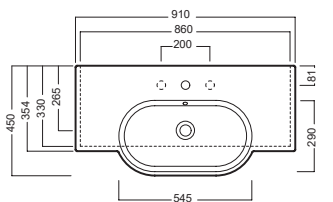

DISEGNO TECNICO TECHNICAL DESIGN

ACCESSORI ACCESSORIES

Fissaggio lavabo
Fixing bolt for washbasin

Sifone di scarico
drain trap

Piletta in CERAMICA con tappo "Up & Down" Ø 71 mm
CERAMIC drain siphon with "Up & Down" cap Ø 71 mm

Piletta universale "Up & Down"/ Scarico Libero con tappo Ø 63 mm
Universal "Free outlet" / "Up & Down" drain siphon with cap Ø 63 mm

GAMMA COLORE COLOR RANGE