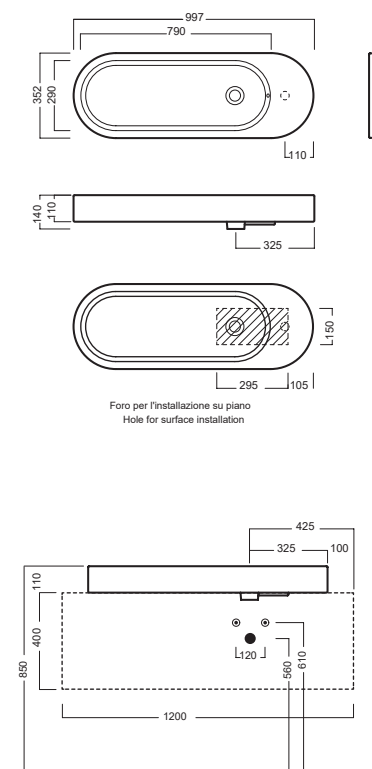

DISEGNO TECNICO TECHNICAL DESIGN

ACCESSORI ACCESSORIES

Piletta in CERAMICA con
tappo "Up & Down" Ø 71 mm
CERAMIC drain siphon with
"Up & Down" cap Ø 71 mm

Piletta universale "Up & Down"/
Scarico Libero con tappo Ø 63 mm
Universal "Free outlet" / "Up & Down"
drain siphon with cap Ø 63 mm

Sifone di scarico
drain trap

GAMMA COLORE COLOR RANGE