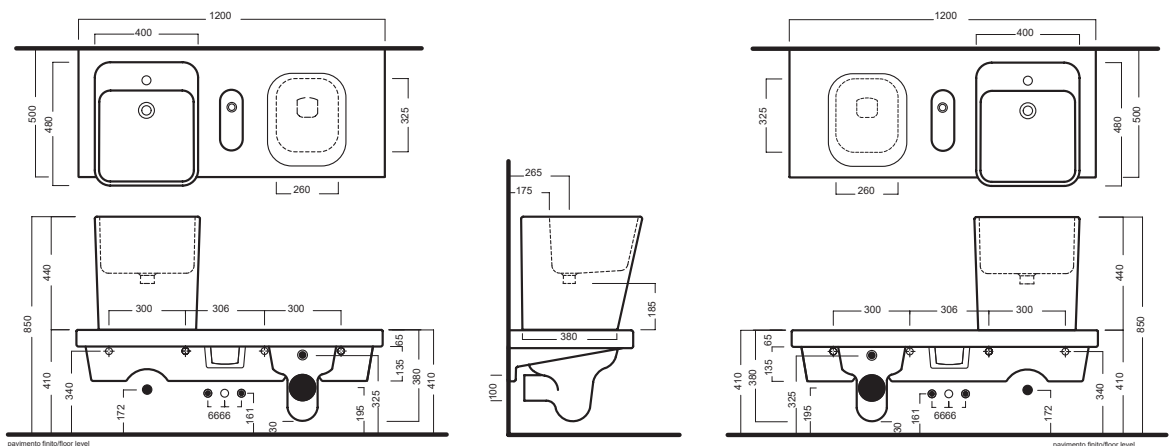

DISEGNO TECNICO TECHNICAL DESIGN

ACCESSORI ACCESSORIES

GEBERIT
Installed
Pulsante di scarico remoto
Remote push button

Sifone estensibile
Adjustable plastic trap

Fissaggio Pilozzo
Fixing bolt for sink

Sedile frenato
Soft close seat cover

Sifone ribassato
Short trap

Lavabo pilozzo
d'appoggio monoforo
Surface-mounted one hole
sink

Lavabo pilozzo
d'appoggio senza foro
Surface-mounted
without hole sink

Cassetto/contenitore 120
120 drawer

GEBERIT
Installed
Cassetta GEBERIT "Sigma 8"
GEBERIT "Sigma 8" cistern

Staffa 120 per muratura
120 Bracket for brick wall

Staffa 120 per cartongesso
120 Bracket for plasterboard wall

Piletta in CERAMICA con
tappo "Up & Down" Ø 71 mm
CERAMIC drain siphon with
"Up & Down" cap Ø 71 mm

Piletta universale "Up & Down"/
Scarico Libero con tappo Ø 63 mm
Universal "Free outlet" / "Up & Down"
drain siphon with cap Ø 63 mm

GAMMA COLORE COLOR RANGE

BIANCO
WHITE

HATRIA