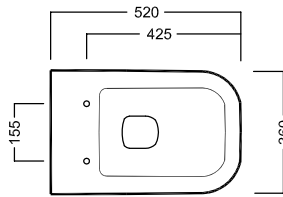

DISEGNO TECNICO TECHNICAL DESIGN

ACCESSORI ACCESSORIES

GAMMA COLORE COLOR RANGE