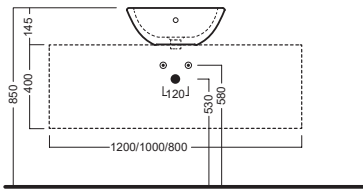

DISEGNO TECNICO TECHNICAL DESIGN

ACCESSORI ACCESSORIES

Sifone di scarico
drain trap

Piletta in CERAMICA con
tappo "Up & Down" Ø 71 mm
CERAMIC drain siphon with
"Up & Down" cap Ø 71 mm

Piletta universale "Up & Down"/
Scarico Libero con tappo Ø 63 mm
Universal "Free outlet" / "Up & Down"
drain siphon with cap Ø 63 mm

GAMMA COLORE COLOR RANGE

HATRIA