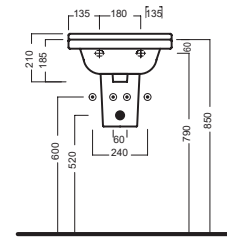

semicolonna / siphon cover