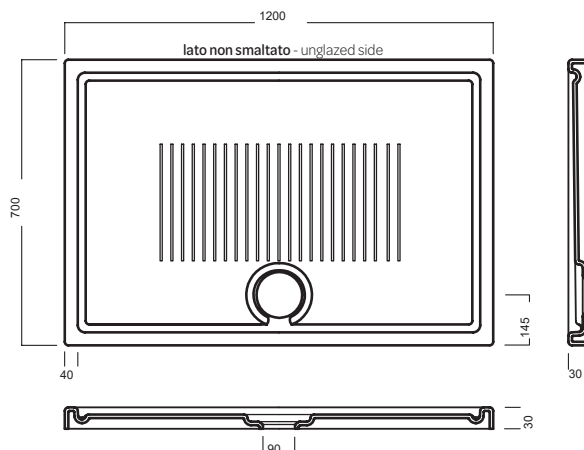

INSTALLAZIONE

INSTALLATION

Esempi di montaggio
Mounting examples

DISEGNO TECNICO TECHNICAL DESIGN

Tolleranza massima $\pm 1.5\%$
Maxmun allowed tolerance $\pm 1.5\%$

ACCESSORI

ACCESSORIES

GEBERIT

Installed

Piletta ispezionabile GEBERIT h 60 mm da 90 mm, coperchio Tondo (per piatti doccia LIF H3)
GEBERIT Shower drain with removable siphon, drainage 90 mm, h 60 mm round cover (for LIF H3 shower trays)

GAMMA COLORE

COLOR RANGE

BIANCO LUCIDO/
GLOSSY WHITE