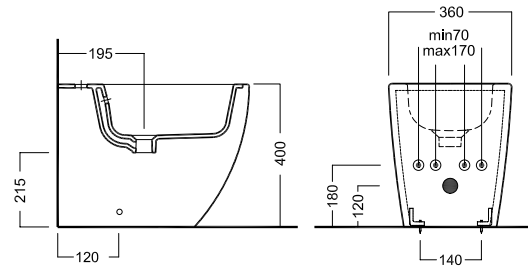

BIANCA

TERRA WC
360x520

Vaso scarico universale. Installazione a filo muro. Completo di fissaggio. Può essere abbinato alle cassette Monolith.

WC with universal outlet. Back-to-wall installation. Complete with fixing. Compatible with Monolith cisterns.

Bidet monoforo filo muro OPEN BIDET, completo di fissaggi.

Back-to-wall one hole bidet OPEN BIDET, complete with fixing elements.

DISEGNO TECNICO TECHNICAL DESIGN

ACCESSORI ACCESSORIES

GAMMA COLORE COLOR RANGE