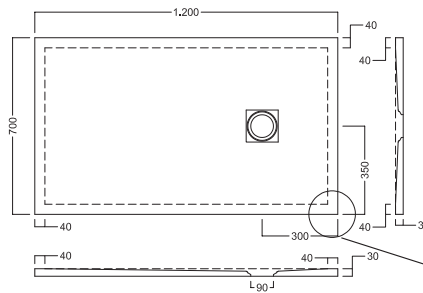

INSTALLAZIONE

INSTALLATION

DISEGNO TECNICO

TECHNICAL DESIGN

ACCESSORI

ACCESSORIES

Piletta ispezionabile GEBERIT h 60 mm da 90 mm, e Griglia Quadrata
GEBERIT Shower drain with removable siphon, drainage 90 mm, h 60 mm square cover

GEBERIT
Installed

Griglia quadrata cromo
Chrome square cover

Griglia quadrata in tinta
Colored square cover

FINITURA

TEXTURE

Levigato

Naturale

Ardesia

GAMMA COLORE

COLOR RANGE