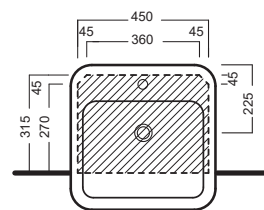

ACCESSORI ACCESSORIES

Fissaggio lavabo
Fixing bolt for washbasin

Fissaggio semincasso
Fixing bolt for half built

Piletta in CERAMICA con
tappo "Up & Down" Ø 71 mm
CERAMIC drain siphon with
"Up & Down" cap Ø 71 mm

Piletta universale "Up & Down"/
Scarico Libero con tappo Ø 63 mm
Universal "Free outlet" / "Up & Down"
drain siphon with cap Ø 63 mm

Sifone di scarico
drain trap

GAMMA COLORE COLOR RANGE