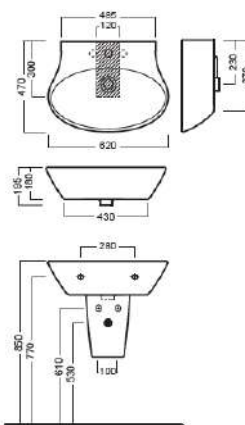

semicolonna_siphon cover