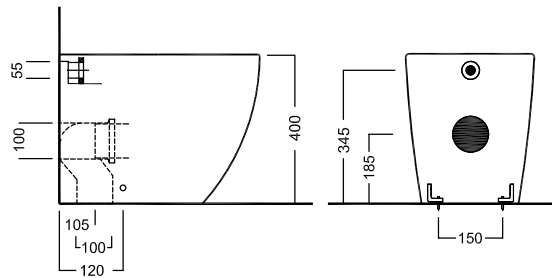

BIANCA

TERRA WC
360x520

Vaso scarico universale. Installazione a filo muro. Completo di fissaggio. Può essere abbinato alle cassette Monolith.

WC with universal outlet. Back-to-wall installation. Complete with fixing. Compatible with Monolith cisterns.

Bidet monoforo filo muro OPEN BIDET, completo di fissaggi.

Back-to-wall one hole bidet OPEN BIDET, complete with fixing elements.

DISEGNO TECNICO TECHNICAL DESIGN

ACCESSORI ACCESSORIES

GAMMA COLORE COLOR RANGE