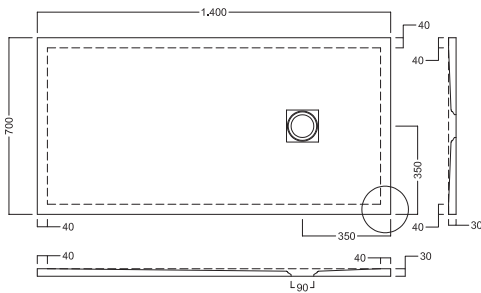

INSTALLAZIONE

INSTALLATION

DISEGNO TECNICO

TECHNICAL DESIGN

ACCESSORI

ACCESSORIES

Piletta ispezionabile GEBERIT h 60 mm da 90 mm, e Griglia Quadrata
GEBERIT Shower drain with removable siphon, drainage 90 mm, h 60 mm square cover

GEBERIT
Installed

Griglia quadrata cromo
Chrome square cover

Griglia quadrata in tinta
Colored square cover

FINITURA

TEXTURE

Levigato

Naturale

Ardesia

GAMMA COLORE

COLOR RANGE