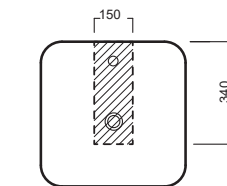

DISEGNO TECNICO TECHNICAL DESIGN

Apertura per installazione su piano Hole for surface installation