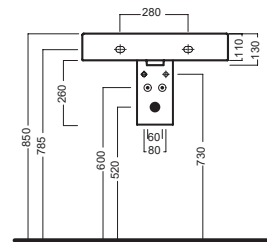

DISEGNO TECNICO TECHNICAL DESIGN

ACCESSORI ACCESSORIES

Fissaggio lavabo
Fixing bolt for washbasin

Sifone di scarico
drain trap

Piletta in CERAMICA con tappo "Up & Down" Ø 71 mm
CERAMIC drain siphon with "Up & Down" cap Ø 71 mm

Piletta universale "Up & Down"/ Scarico Libero con tappo Ø 63 mm
Universal "Free outlet" / "Up & Down" drain siphon with cap Ø 63 mm

GAMMA COLORE COLOR RANGE