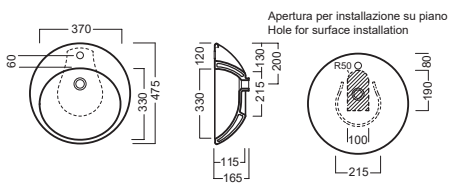

DISEGNO TECNICO TECHNICAL DESIGN

ACCESSORI ACCESSORIES

Sifone di scarico
drain trap

Piletta in CERAMICA con
tappo "Up & Down" Ø 71 mm
CERAMIC drain siphon with
"Up & Down" cap Ø 71 mm

Piletta universale "Up & Down"/
Scarico Libero con tappo Ø 63 mm
Universal "Free outlet" / "Up & Down"
drain siphon with cap Ø 63 mm

GAMMA COLORE COLOR RANGE

HATRIA