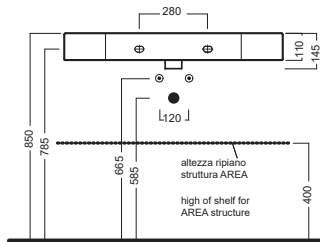

DISEGNO TECNICO TECHNICAL DESIGN

ACCESSORI ACCESSORIES

Fissaggio lavabo
Fixing bolt for washbasin

Sifone di scarico
drain trap

Piletta in CERAMICA con tappo "Up & Down" Ø 71 mm
CERAMIC drain siphon with "Up & Down" cap Ø 71 mm

Piletta universale "Up & Down"/ Scarico Libero con tappo Ø 63 mm
Universal "Free outlet" / "Up & Down" drain siphon with cap Ø 63 mm

GAMMA COLORE COLOR RANGE