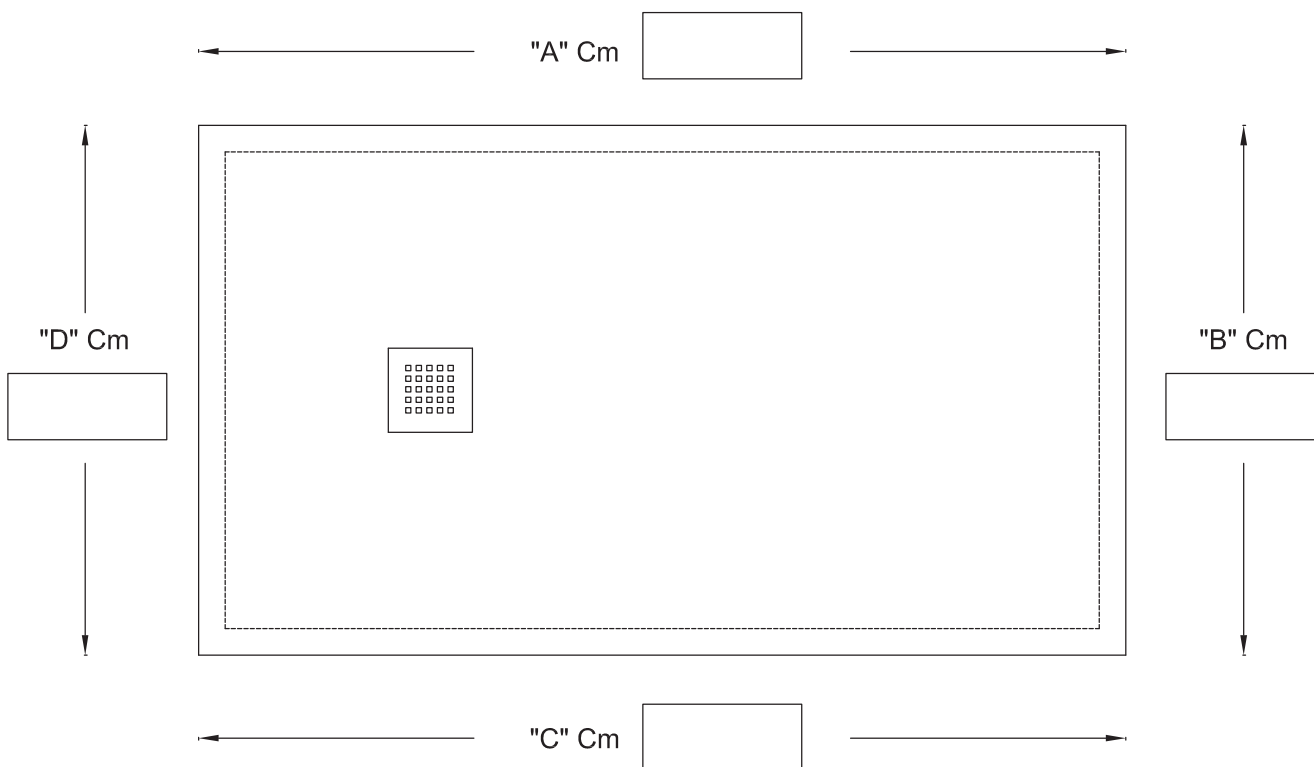

Please draw the cutting required on the following shower tray and indicate the final dimensions (no more than 2 cuts can be requested).

Le parti interessate dal taglio devono necessariamente aderire alle pareti / The cut side must be installed against the wall