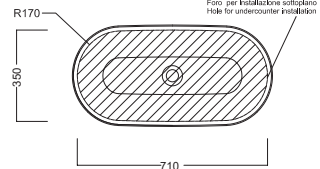

ACCESSORI ACCESSORIES

Fissaggio sottopiano
Undercounter special fixing

Sifone di scarico
drain trap

Piletta in CERAMICA con tappo "Up & Down" Ø 71 mm
CERAMIC drain siphon with "Up & Down" cap Ø 71 mm

Piletta universale "Up & Down" / Scarico Libero con tappo Ø 63 mm
Universal "Free outlet" / "Up & Down" drain siphon with cap Ø 63 mm

GAMMA COLORE COLOR RANGE

HATRIA