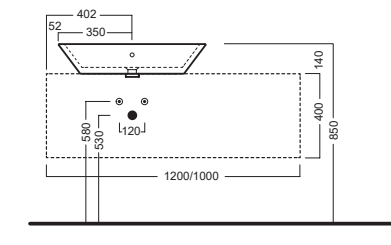

DISEGNO TECNICO TECHNICAL DESIGN

ACCESSORI ACCESSORIES

Sifone di scarico
drain trap

Piletta in CERAMICA con
tappo "Up & Down" Ø 71 mm
CERAMIC drain siphon with
"Up & Down" cap Ø 71 mm

Piletta universale "Up & Down"/
Scarico Libero con tappo Ø 63 mm
Universal "Free outlet" / "Up & Down"
drain siphon with cap Ø 63 mm

GAMMA COLORE COLOR RANGE

HATRIA