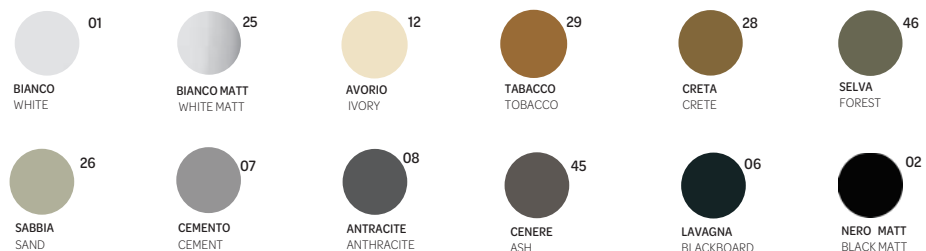

GAMMA COLORE COLOR RANGE