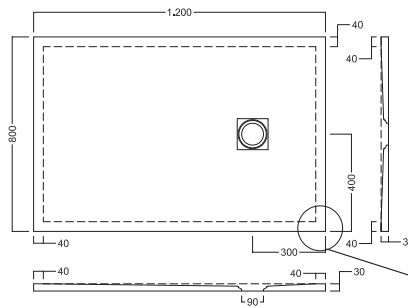

INSTALLAZIONE

INSTALLATION

DISEGNO TECNICO

TECHNICAL DESIGN

ACCESSORI

ACCESSORIES

Piletta ispezionabile GEBERIT h 60 mm da 90 mm, e Griglia Quadrata
GEBERIT Shower drain with removable siphon, drainage 90 mm, h 60 mm square cover

GEBERIT
Installed

Griglia quadrata cromo
Chrome square cover

Griglia quadrata in tinta
Colored square cover

FINITURA

TEXTURE

Levigato

Naturale

Ardesia

GAMMA COLORE

COLOR RANGE