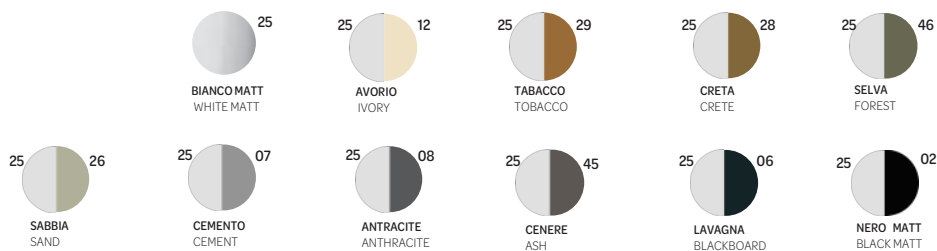

GAMMA COLORE COLOR RANGE

Gamma colore completa disponibile solo su superficie esterna (interno Bianco Matt) realizzata artigianalmente su richiesta
Full color range available only on external surface (internal White Matt); artisanal process upon request

HATRIA