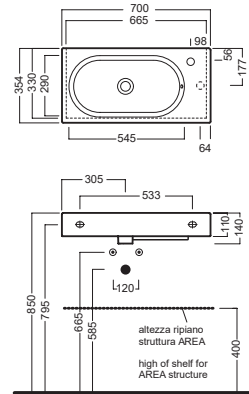

DISEGNO TECNICO

TECHNICAL DESIGN

ACCESSORI

ACCESSORIES

Fissaggio lavabo
Fixing bolt for
washbasin

Sifone di scarico
drain trap

**Piletta in CERAMICA con
tappo "Up & Down" Ø 71 mm**
CERAMIC drain siphon with
"Up & Down" cap Ø 71 mm

**Piletta universale "Up & Down"/
Scarico Libero con tappo Ø 63 mm**
Universal "Free outlet" / "Up & Down"
drain siphon with cap Ø 63 mm

GAMMA COLORE

COLOR RANGE

HATRIA