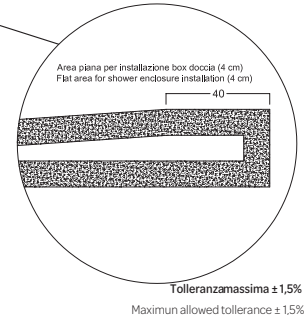

INSTALLAZIONE

INSTALLATION

DISEGNO TECNICO

TECHNICAL DESIGN

ACCESSORI

ACCESSORIES

Piletta ispezionabile GEBERIT h 60 mm da 90 mm, e Griglia Quadrata
GEBERIT Shower drain with removable siphon, drainage 90 mm, h 60 mm square cover

GEBERIT
Installed

Griglia quadrata cromo
Chrome square cover

Griglia quadrata in tinta
Colored square cover