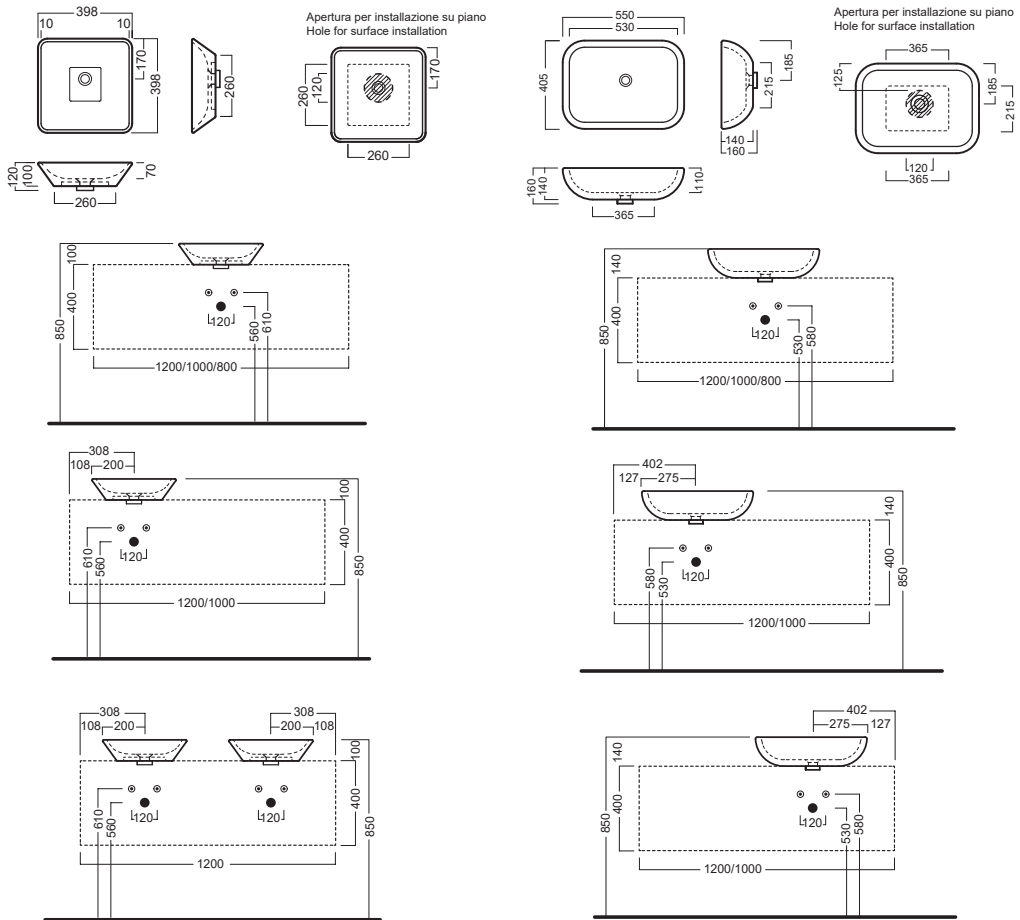

HAPPY HOUR

10:00
398x398

Lavabo da installare in appoggio su piano o su base mobile.
Senza troppopieno.

17:00
550x405

Surface-mounted washbasin.
Can be installed on wood base furniture. No overflow.

INSTALLAZIONE INSTALLATION

In appoggio
surface-mounted

Su base mobile
On wood base furniture

DISEGNO TECNICO TECHNICAL DESIGN

ACCESSORI ACCESSORIES

Piletta in CERAMICA con
tappo "Up & Down" Ø 71 mm
CERAMIC drain siphon with
"Up & Down" cap Ø 71 mm

Piletta universale "Up & Down"/
Scarico Libero con tappo Ø 63 mm
Universal "Free outlet" / "Up & Down"
drain siphon with cap Ø 63 mm

Sifone di scarico
drain trap

GAMMA COLORE COLOR RANGE

HATRIA