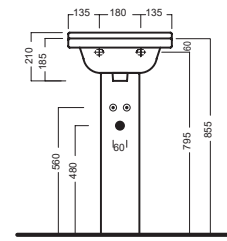

colonna / pedestal

ACCESSORI

ACCESSORIES

GAMMA COLORE

COLOR RANGE