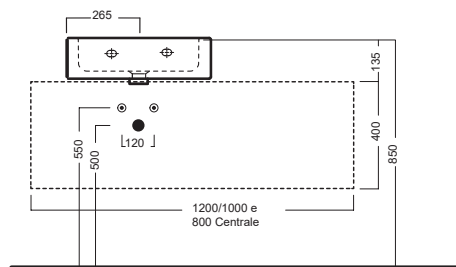

Apertura per installazione su piano Hole for surface installation