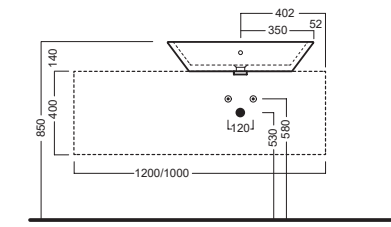

DISEGNO TECNICO TECHNICAL DESIGN

ACCESSORI ACCESSORIES

Sifone di scarico
drain trap

Piletta in CERAMICA con
tappo "Up & Down" Ø 71 mm
CERAMIC drain siphon with
"Up & Down" cap Ø 71 mm

Piletta universale "Up & Down"/
Scarico Libero con tappo Ø 63 mm
Universal "Free outlet" / "Up & Down"
drain siphon with cap Ø 63 mm

GAMMA COLORE COLOR RANGE

HATRIA