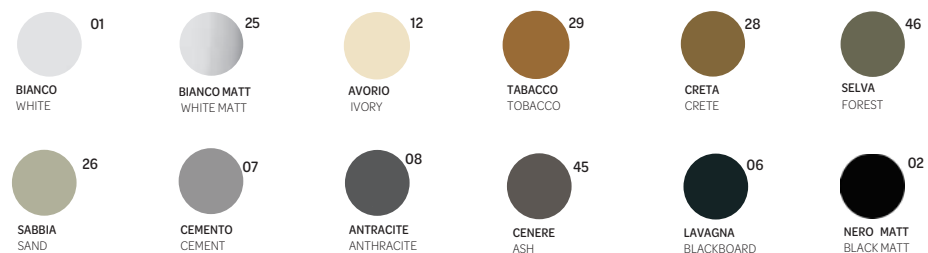

GAMMA COLORE COLOR RANGE