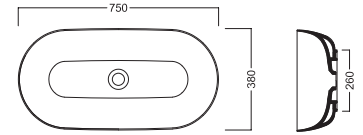

ACCESSORI ACCESSORIES

Fissaggio sottopiano
Undercounter special fixing

Sifone di scarico
drain trap

Piletta in CERAMICA con tappo "Up & Down" Ø 71 mm
CERAMIC drain siphon with "Up & Down" cap Ø 71 mm

Piletta universale "Up & Down" / Scarico Libero con tappo Ø 63 mm
Universal "Free outlet" / "Up & Down" drain siphon with cap Ø 63 mm

GAMMA COLORE COLOR RANGE

HATRIA