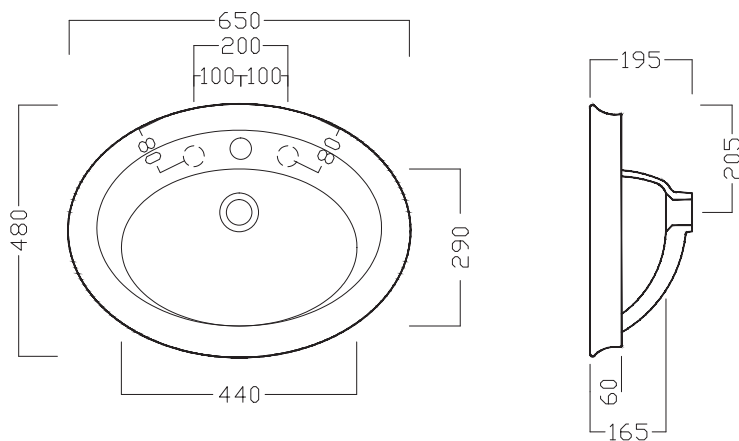

DISEGNO TECNICO TECHNICAL DESIGN

ACCESSORI ACCESSORIES

Piletta in CERAMICA con
tappo "Up & Down" Ø 71 mm
CERAMIC drain siphon with
"Up & Down" cap Ø 71 mm

Piletta universale "Up & Down"/
Scarico Libero con tappo Ø 63 mm
Universal "Free outlet" / "Up & Down"
drain siphon with cap Ø 63 mm

Sifone di scarico
Drain trap

GAMMA COLORE COLOR RANGE