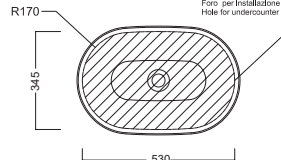

HAPPY HOUR SLIM

SOTTOPIANO / UNDERCOUNTER

INSTALLAZIONE INSTALLATION

Sottopiano
Undercounter

Esempi di montaggio
Mounting examples

DISEGNO TECNICO TECHNICAL DESIGN

Apertura su piano per installazione
Hole for surface installation

ACCESSORI ACCESSORIES

Fissaggio sottopiano
Undercounter special fixing

Sifone di scarico
drain trap

Piletta in CERAMICA con tappo "Up & Down" Ø 71 mm
CERAMIC drain siphon with "Up & Down" cap Ø 71 mm

Piletta universale "Up & Down" / Scarico Libero con tappo Ø 63 mm
Universal "Free outlet" / "Up & Down" drain siphon with cap Ø 63 mm

GAMMA COLORE COLOR RANGE

HATRIA