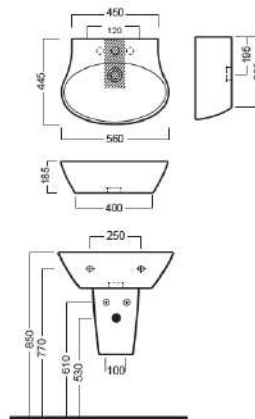

semicolonna_siphon cover