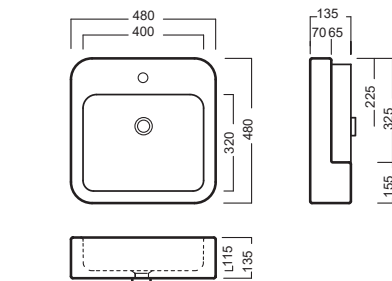

Apertura per installazione su piano Hole for surface installation