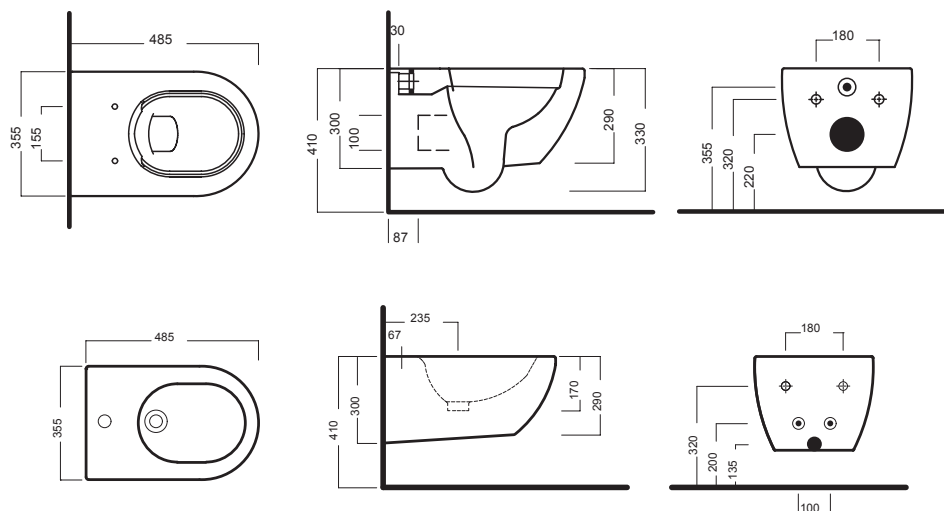

DISEGNO TECNICO TECHNICAL DESIGN