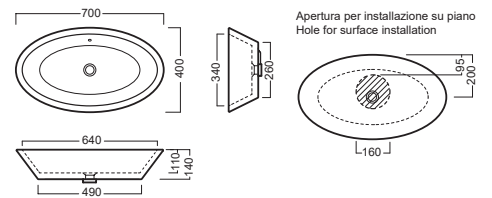

DISEGNO TECNICO TECHNICAL DESIGN

ACCESSORI ACCESSORIES

Sifone di scarico
drain trap

Piletta in CERAMICA con
tappo "Up & Down" Ø 71 mm
CERAMIC drain siphon with
"Up & Down" cap Ø 71 mm

Piletta universale "Up & Down"/
Scarico Libero con tappo Ø 63 mm
Universal "Free outlet" / "Up & Down"
drain siphon with cap Ø 63 mm

GAMMA COLORE COLOR RANGE

HATRIA