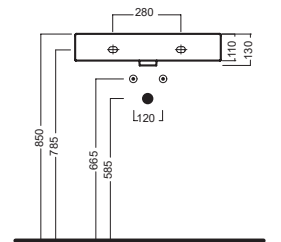

DISEGNO TECNICO TECHNICAL DESIGN

ACCESSORI ACCESSORIES

Fissaggio lavabo
Fixing bolt for washbasin

Sifone di scarico
drain trap

Piletta in CERAMICA con tappo "Up & Down" Ø 71 mm
CERAMIC drain siphon with "Up & Down" cap Ø 71 mm

Piletta universale "Up & Down"/ Scarico Libero con tappo Ø 63 mm
Universal "Free outlet" / "Up & Down" drain siphon with cap Ø 63 mm

GAMMA COLORE COLOR RANGE