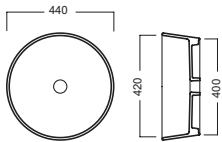

DISEGNO TECNICO TECHNICAL DESIGN

Apertura su piano per installazione
Hole for surface installation