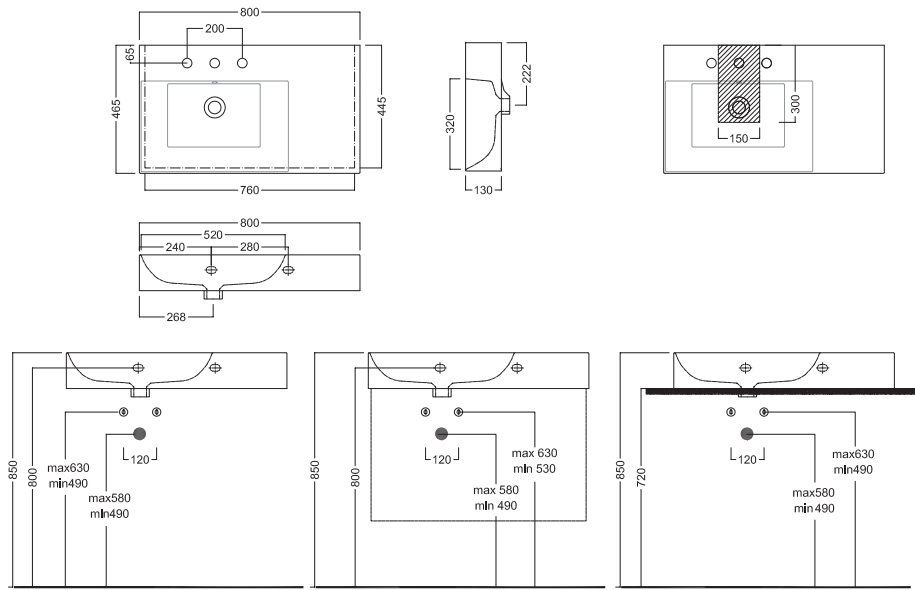

DISEGNO TECNICO TECHNICAL DESIGN

ACCESSORI ACCESSORIES

GAMMA COLORE COLOR RANGE

lavabo
Wall hung

mobili
furnitures