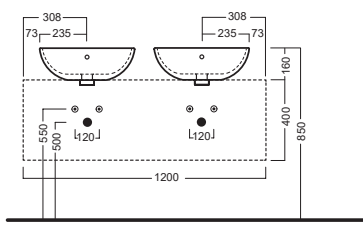

DISEGNO TECNICO TECHNICAL DESIGN

ACCESSORI ACCESSORIES

Sifone di scarico
drain trap

Piletta in CERAMICA con
tappo "Up & Down" Ø 71 mm
CERAMIC drain siphon with
"Up & Down" cap Ø 71 mm

Piletta universale "Up & Down"/
Scarico Libero con tappo Ø 63 mm
Universal "Free outlet" / "Up & Down"
drain siphon with cap Ø 63 mm

GAMMA COLORE COLOR RANGE

HATRIA