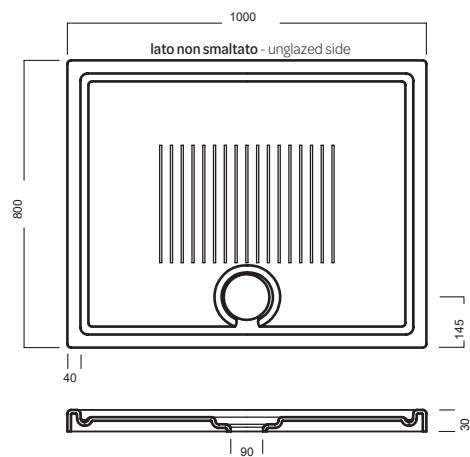

DISEGNO TECNICO TECHNICAL DESIGN

Tolleranza massima $\pm 1.5\%$
Maxmun allowed tollerance $\pm 1.5\%$

ACCESSORI

ACCESSORIES

GEBERIT

Installed

Piletta ispezionabile GEBERIT h 60 mm da 90 mm, coperchio Tondo (per piatti doccia LIF H3)
GEBERIT Shower drain with removable siphon, drainage 90 mm, h 60 mm round cover (for LIF H3 shower trays)

GAMMA COLORE

COLOR RANGE

BIANCO LUCIDO/
GLOSSY WHITE

HATRIA