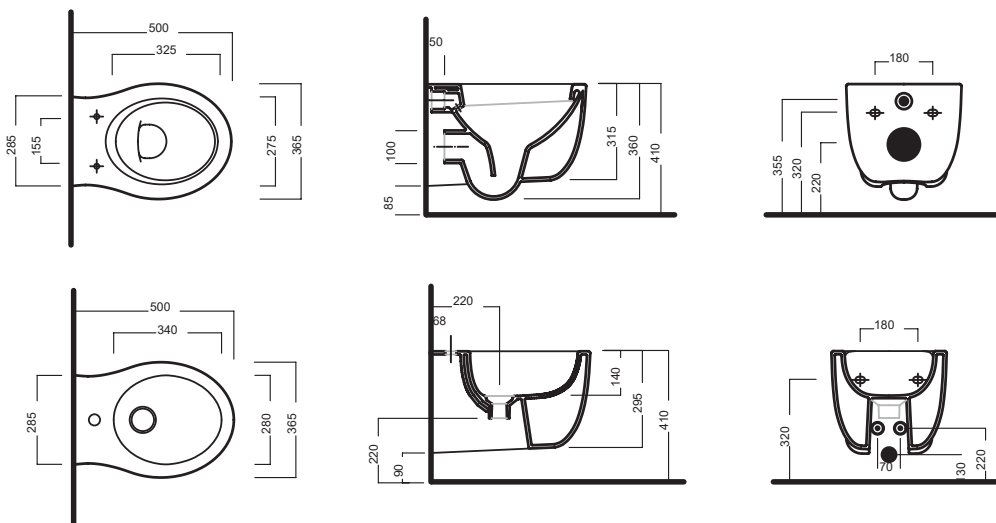

DISEGNO TECNICO

TECHNICAL DESIGN

ACCESSORI

ACCESSORIES

GAMMA COLORE

COLOR RANGE

01

BIANCO
WHITE

HATRIA