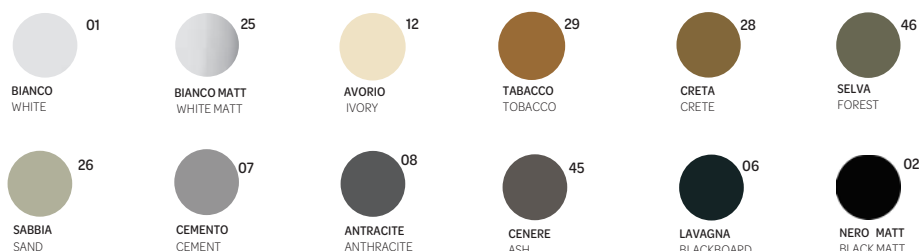

ACCESSORI ACCESSORIES

GAMMA COLORE COLOR RANGE