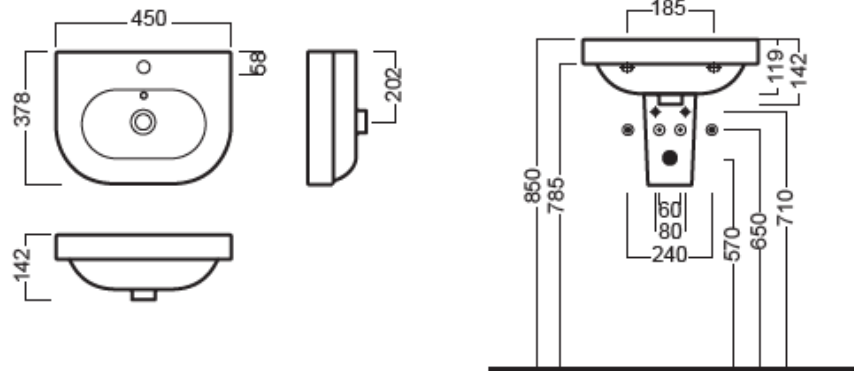

DISEGNO TECNICO TECHNICAL DESIGN

ACCESSORI ACCESSORIES

Fissaggio lavabo
Fixing bolt for
washbasin

Piletta in CERAMICA con
tappo "Up & Down" Ø 71 mm
CERAMIC drain siphon with
"Up & Down" cap Ø 71 mm

Piletta universale "Up & Down"/
Scarico Libero con tappo Ø 63 mm
Universal "Free outlet" / "Up & Down"
drain siphon with cap Ø 63 mm

Sifone di scarico
Drain trap

Semicolonna Q
Siphon cover Q

Fissaggio per semicolonna
Fixing bolt for siphon cove

GAMMA COLORE COLOR RANGE

01
BIANCO
WHITE