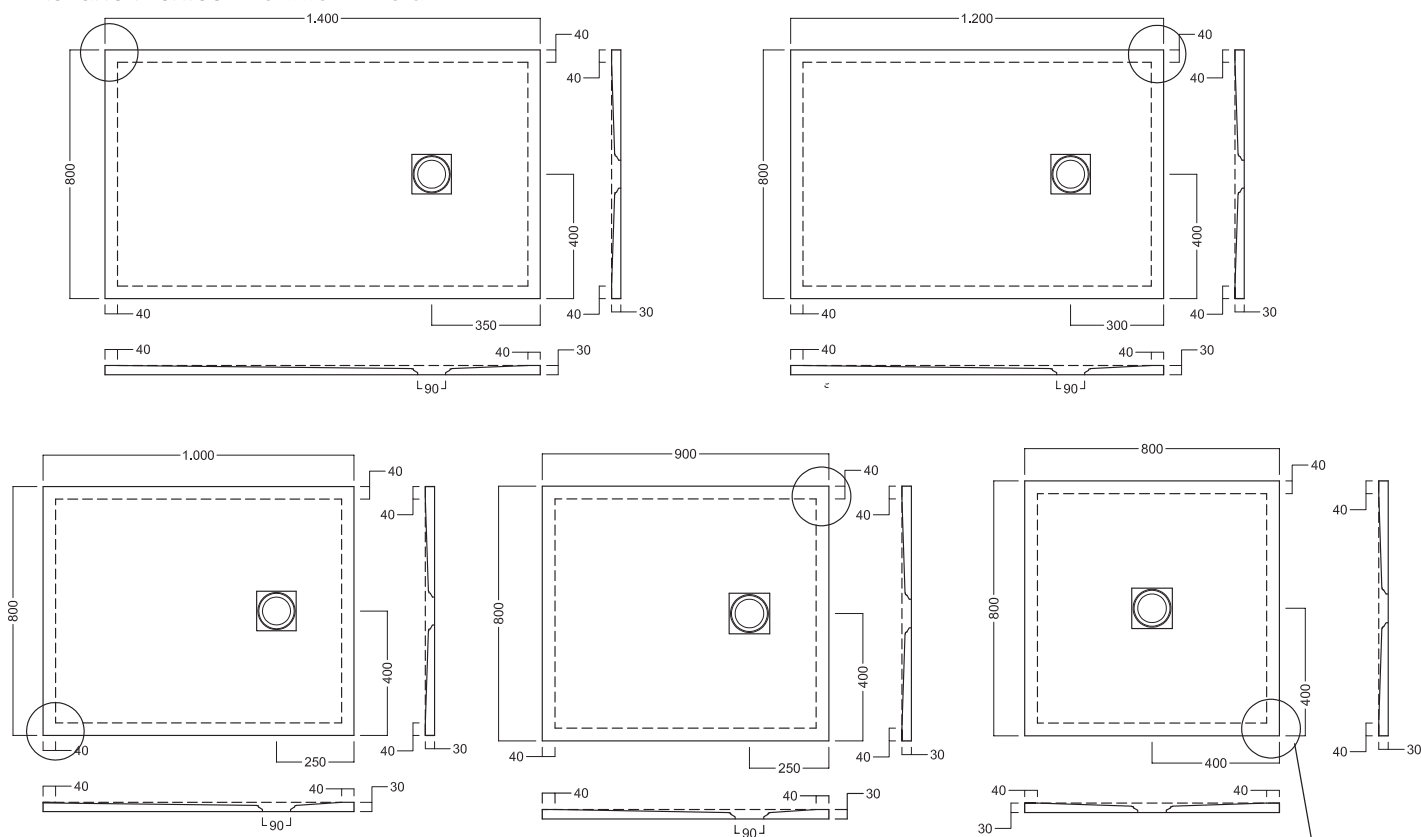

Ceramic shower trays H3 featuring 90 mm KIT GEBERIT drain trap. ABS white square cover. Flush or floor installation.

INSTALLAZIONE

INSTALLATION

DISEGNO TECNICO TECHNICAL DESIGN

ACCESSORI

ACCESSORIES

Griglia quadrata in ABS BIANCA /
ABS white square cover