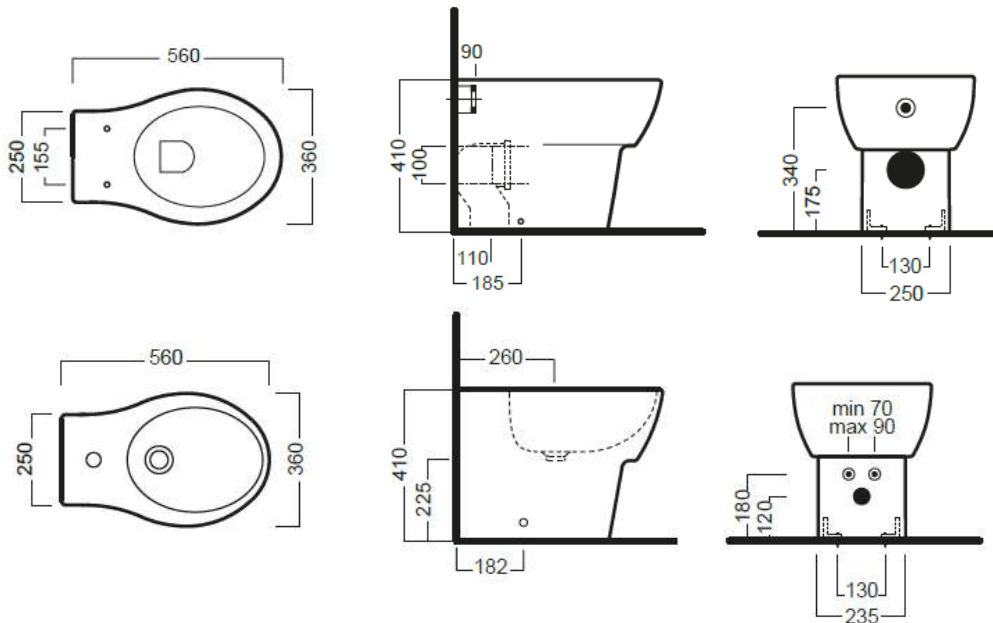

DISEGNO TECNICO TECHNICAL DESIGN

ACCESSORI ACCESSORIES

GAMMA COLORE COLOR RANGE