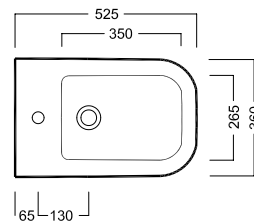

DISEGNO TECNICO TECHNICAL DESIGN

ACCESSORI ACCESSORIES

GAMMA COLORE COLOR RANGE