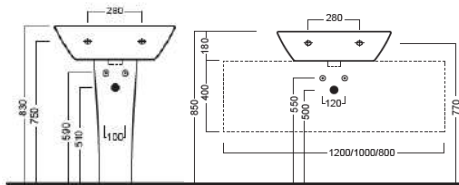

colonna_pedestal