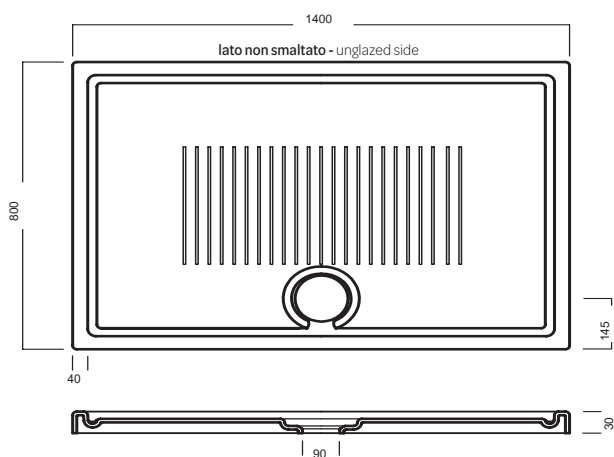

DISEGNO TECNICO TECHNICAL DESIGN

Tolleranza massima $\pm 1.5\%$
Maxmun allowed tollerance $\pm 1.5\%$

ACCESSORI

ACCESSORIES

GEBERIT

Installed

Piletta ispezionabile GEBERIT h 60 mm da 90 mm, coperchio Tondo (per piatti doccia LIF H3)
GEBERIT Shower drain with removable siphon, drainage 90 mm, h 60 mm round cover (for LIF H3 shower trays)

GAMMA COLORE

COLOR RANGE

BIANCO LUCIDO/
GLOSSY WHITE

HATRIA