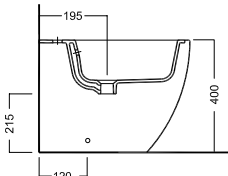

BIANCA

TERRA RIMLESS WC
360x525

Vaso senza brida PURE RIM scarico universale con scarico variabile, per installazione a filo muro. Completo di fissaggio. Può essere abbinato alle cassette Monolith.

Universal outlet PURE RIM WC with adjustable floor outlet. Back-to-wall installation. Complete with fixing. Compatible with Monolith cisterns.

Bidet monoforo filo muro OPEN BIDET, completo di fissaggi.

Back-to-wall one hole bidet OPEN BIDET, complete with fixing elements.

DISEGNO TECNICO TECHNICAL DESIGN

**215mm Con Raccordo eccentrico per scarico Wc Y1PJ
**215mm With eccentric pipe for Wc outlet Y1PJ

***Raccordo eccentrico per scarico Wc Y1PJ Y1PJ Da installare a filo pavimento.

***Eccentric pipe for Wc outlet Y1PJ Y1PJ To be installed floor level

ACCESSORI ACCESSORIES

GAMMA COLORE COLOR RANGE

HATRIA