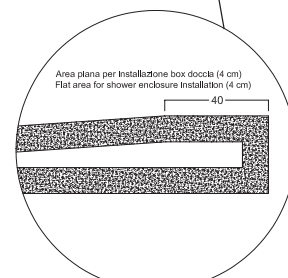

Tolleranzamassima ± 1,5%
Maximum allowed tolerance ± 1,5%

GAMMA COLORE

COLOR RANGE

01
BIANCO LUCIDO/
GLOSSY WHITE

HATRIA