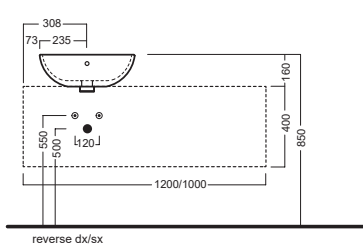

DISEGNO TECNICO TECHNICAL DESIGN

ACCESSORI ACCESSORIES

Sifone di scarico
drain trap

Piletta in CERAMICA con
tappo "Up & Down" Ø 71 mm
CERAMIC drain siphon with
"Up & Down" cap Ø 71 mm

Piletta universale "Up & Down"/
Scarico Libero con tappo Ø 63 mm
Universal "Free outlet" / "Up & Down"
drain siphon with cap Ø 63 mm

GAMMA COLORE COLOR RANGE

HATRIA