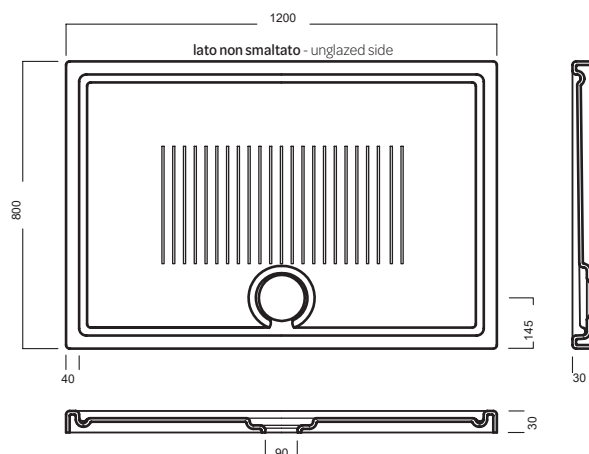

DISEGNO TECNICO TECHNICAL DESIGN

Tolleranza massima $\pm 1.5\%$
Maxmun allowed tollerance $\pm 1.5\%$

ACCESSORI

ACCESSORIES

GEBERIT

Installed

Piletta ispezionabile GEBERIT h 60 mm da 90 mm, coperchio Tondo (per piatti doccia LIF H3)
GEBERIT Shower drain with removable siphon, drainage 90 mm, h 60 mm round cover (for LIF H3 shower trays)

GAMMA COLORE

COLOR RANGE

BIANCO LUCIDO/
GLOSSY WHITE

HATRIA