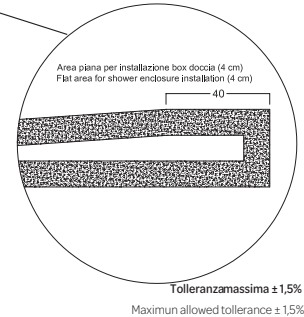

INSTALLAZIONE

INSTALLATION

DISEGNO TECNICO

TECHNICAL DESIGN

ACCESSORI

ACCESSORIES

Piletta ispezionabile GEBERIT h 60 mm da 90 mm, e Griglia Quadrata
GEBERIT Shower drain with removable siphon, drainage 90 mm, h 60 mm square cover

GEBERIT
Installed

Griglia quadrata cromo
Chrome square cover

Griglia quadrata in tinta
Colored square cover